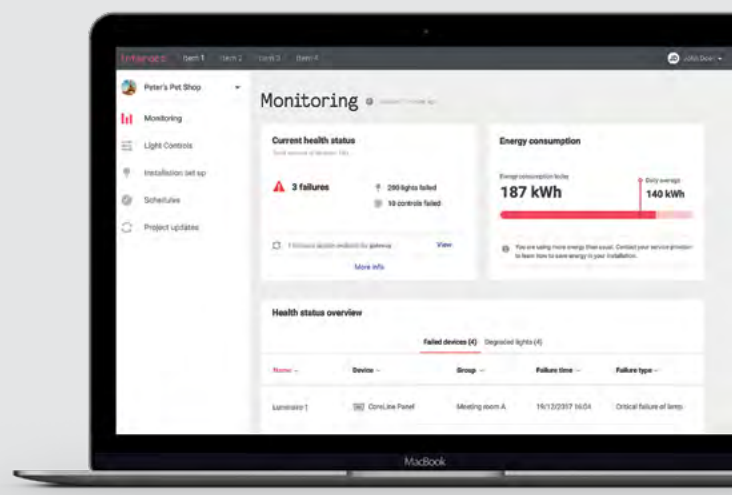

interact Pro

Smart lighting for top class schools

Transform your school into a state-of-the-art and inspirational learning environment with Interact Pro

We believe smart lighting can create a smarter learning environment. Interact Pro is an intuitive app and dashboard that works with Philips Interact Ready lighting and lets teachers adjust the classroom atmosphere to create exactly the right ambience. It's a smart, flexible and energy-conscious choice for any school that wants to give pupils the best possible education, with light that enhances learning and brings out the best in both students and teachers.

Energy conscious

- ✓ Tailor lighting to your school schedules, timetables or between classes foot traffic using automated lighting profiles and dimming zones.
- ✓ Use motion sensors to activate the right light levels instantly when people are present.
- ✓ Use daylight sensors to reduce light levels when natural light is strong.

Efficient

- ✓ Lights dim or turn off automatically in empty classrooms, corridors and floors.
- ✓ Schedule lights to stay on after hours in zones where students or teachers are still working.
- ✓ Lights activate instantly when sensors detect movement.

Continuously improving

- ✓ Take control of your lighting on-site or remotely via the Interact Pro dashboard.
- ✓ Identify areas using a lot of light and adjust settings to save energy.
- ✓ Optimize lighting schedules where lighting usage seems out of sync with usage.
- ✓ Meet sustainability and benefit from energy rebate program targets.