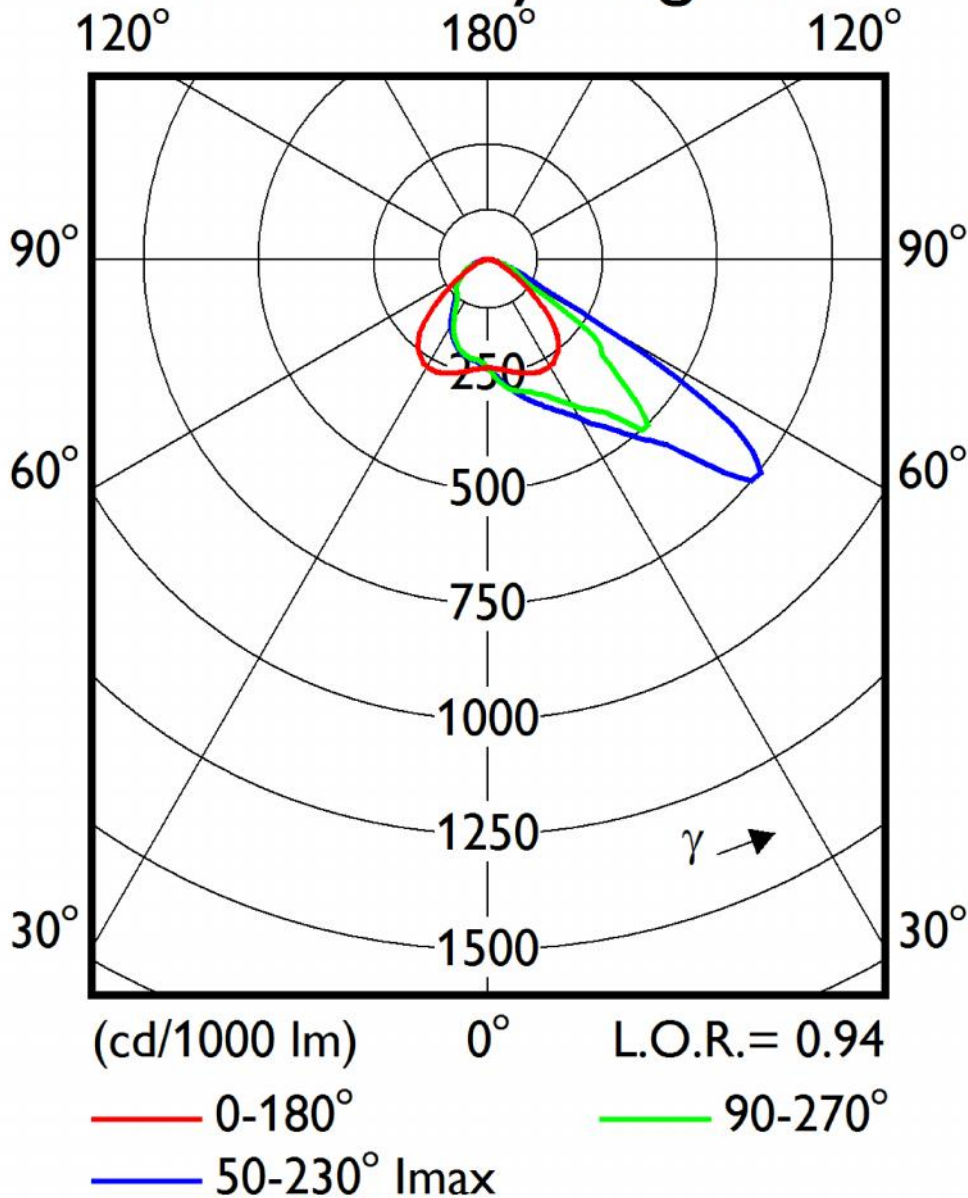

Coreline tempo large

| | |
|--------------------|---------------------------------|
| Luminaire | : BVP130 1 xLED216-4S/830 OFA52 |
| Total Lamp Flux | : 27000 lm |
| Light Output Ratio | : 0.94 |
| Luminous Flux | : 25380 lm |
| Power | : 225 W |
| LxBxH | : 0.49x0.39x0.07 m |
| Ballast | : - |

Polar intensity diagram

© 2018 Signify
All rights reserved.

Specifications are subject to change without notice. Trademarks are the property of Signify or their respective owners.

www.lighting.philips.com