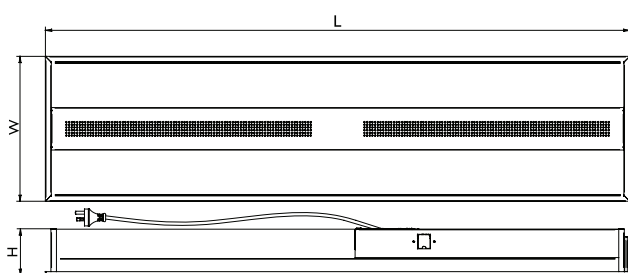

Product data

Model	CoreView 3.0 (RC420V)
Type	LED35S
Equivalent of	2x28W
Power	36W
System lumen	3600lm
Power factor	0.9
CCT	3000K (WW), 4000K (NW)
CRI	>80
SDCM	≤4
UGR	UGR19-22
Beam angle	110°
Operating temperature	25°C
Lifetime (LXXB50)	50,000 hours (L70), 49,000 hours (L80), 24,000 hours (L90)
Type	Fixed output (PSU), DALI compatible (PSD)
IP rating	IP20
Electrical class	Class I
Insulation classification	IC
Input voltage	200V-240V, 50/60Hz
Mounting type	Recessed (T-Bar)
Housing colour	White powder coated (RAL9003)
Material	Housing: SPCC
Application	Commercial buildings, Open office, Cell office, Hospital

*When the fitting reaches 70% of full potential (new)

Dimensions

Model	Width (mm)	Length (mm)	Height (mm)	Weight (kg)
Rectangle	297	1197	121	4.9
Square	597	597	96	4.8
W60L120	597	1197	121	8.2

Dimensions shown above are nominal measurement. Slight variation in dimension may occur in production.