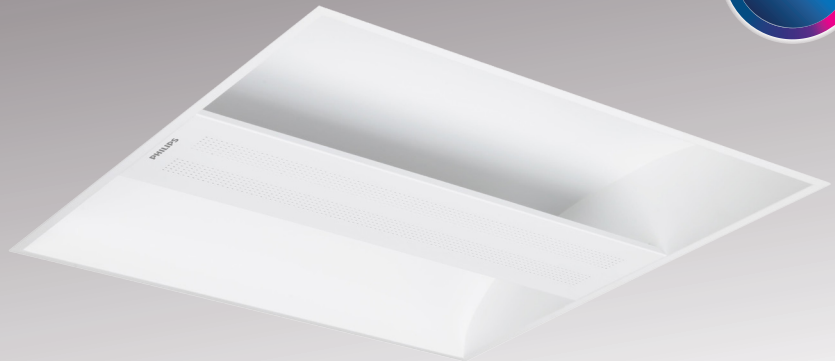

PHILIPS

CoreView 3.0

36W

CoreView 3.0 provides **comfortable, uniform lighting** for offices

The new generation Philips CoreView 3.0 indirect troffer provides improved efficacy of up to 100lm/W and consistent light performance. The indirect lighting architecture delivers soft uniform output and a great deal of comfort for the office user.

Features and benefits

- Uncompromised comfort and energy efficient office-compliant lighting.
- High system efficacy of up to 100lm/W.
- Indirect architecture provides minimal glare.
- IC rating classified.

Product data

Model	CoreView 3.0 (RC420V)
Type	LED35S
Equivalent of	2x28W
Power	36W
System lumen	3600lm
Power factor	0.9
CCT	3000K (WW), 4000K (NW)
CRI	>80
SDCM	≤4
UGR	UGR19-22
Beam angle	110°
Operating temperature	25°C
Lifetime (LXXB50)	50,000 hours (L70), 49,000 hours (L80), 24,000 hours (L90)
Type	Fixed output (PSU), DALI compatible (PSD)
IP rating	IP20
Electrical class	Class I
Insulation classification	IC
Input voltage	200V-240V, 50/60Hz
Mounting type	Recessed (T-Bar)
Housing colour	White powder coated (RAL9003)
Material	Housing: SPCC
Application	Commercial buildings, Open office, Cell office, Hospital