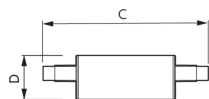

CoreProLED linearD 17.5-
150W R7S 118 830

CorePro LED linear R7S
118mm 14-100W 840 D

Product

Product	D	C
CorePro LEDlinear ND 7.5-60W R7S 78mm830	29	78
CorePro LEDlinear ND 7.5-60W R7S 78mm840	29	78

CorePro LED linear D 14-
120W R7S 118 830