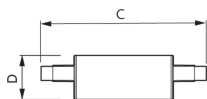

Product

Product	D	C
CorePro LEDlinear ND 7.5-60W R7S 78mm830	29	78
CorePro LEDlinear ND 7.5-60W R7S 78mm840	29	78