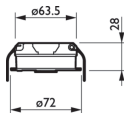

IRT9090/00 Extended IR Programming Tool

IRT9010/00 Transmitter IR Point

UID8460/10 ZGP Switch Scene Recall 4B

UID8450/10 ZGP Switch Dim 2B

**Product**  
LRM8118/00 ACTILUME EXTENSION SENSOR

OCC SENSOR IA CM IP42 WH