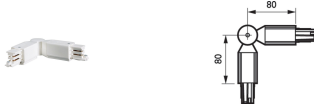

Product
ZRS700 SCP ALU SUSP CLAMP (SKB12-1)

Product
ZRS750 ICP WH (XTS21-3)

Product
ZRS750 CPX WH (XTS38-3)

ZRS700 SMS SUSP SET
L1500 (SKB34-1)

RBS750 3C L2000 WH
(XTSF4200-3)

Product
ZCS750 5C6 CPF BK (XTSC623-2)