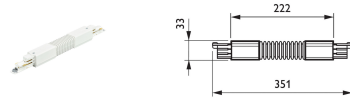

Product
ZRS700 SCP ALU SUSP CLAMP (SKB12-1)

Product
ZRS750 ICP WH (XTS21-3)

Product
ZRS750 CPX WH (XTS38-3)

ZRS700 SMS SUSP SET
L1500 (SKB34-1)

RBS750 3C L2000 WH
(XTSF4200-3)

Product
ZCS750 5C6 CPF BK (XTSC623-2)