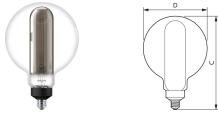

Product	D	C
LED double layers 25W E27 smoky DIM	200	293

CLA LEDBulb D 12-100W
A67 E27 827 CL

Bestelgegevens

EOC	Type aanduiding	MOQ	Richtprijs
57403400	CLA LEDBulb ND 4-40W ST64 E27 827 CL	10	6.75€
70940500	CLA LEDBulb D 5.5-40W A60 E27 827 CL	10	7.55€
70944300	CLA LEDBulb D 8-60W A60 E27 827 CL	10	8.10€
74273000	CLA LEDBulb ND 7-60W E27 WW A60 CL	10	7.30€
74261700	CLA LEDBulb ND 8-75W E27 CW A60 CL	10	12.00€
74275400	CLA LEDBulb ND 7-60W E27 WW ST64 CL	10	8.80€
81425300	CLA LEDBulb D 5.5-40W ST64 E27 827 CL	6	10.00€
81427700	CLA LEDBulb D 8-60W ST64 E27 827 CL	6	10.75€
74271600	CLA LEDBulb ND 7-60W E27 WW G93 CL	6	11.15€
81431400	CLA LEDBulb D 8-60W G93 E27 827 CL	6	12.80€
80631900	CLA LEDBulb D 12-100W A67 E27 827 CL	6	24.80€
63086700	CLA LEDBulb ND 4-40W A60 E27 827 CL	10	5.60€
59339100	LEDClassic 60W G120 E27 2700K CL D	4	15.70€
64612700	CLA LEDBulb DT9-60W E27 CRI90 A60 CL	10	14.50€
64616500	CLA LEDBulb DT6.7-40W E27 CRI90 A60 CL	10	12.50€
64652300	CLA LEDBulb DT9-60W E27 CRI90 ST64 CL	6	14.50€
64656100	CLA LEDBulb DT9-60W E27 CRI90 G93 CL	6	18.70€
64908100	CLA LEDBulb ND 8.5-75W A60 E27 827 CL	10	10.80€
70424700	CLA LEDBulb ND 8.5-75W E27 840 A60 CL1CT	10	10.80€
64910400	CLA LEDBulb ND 10.5-100W A60 E27 827 CL	10	14.40€
70412400	CLA LEDBulb ND 10.5-100W E27 840A60CL	10	14.40€
66658300	LED Crystal_giant 35W E27 smoky DIM	2	57.85€
66660600	LED double layers 25W E27 smoky DIM	2	53.75€
66662000	LED diamond_giant 35W E27 CL DIM	2	45.45€
68654300	CLA LEDBulb D 5.5-25W A60 E27 GOLD SP CL	6	14.30€
68656700	CLA LEDBulb D 5.5-25W ST64 E27 GOLD SP C	6	16.10€
68658100	CLA LEDBulb D 5.5-25W T32 E27 GOLD SP CL	6	16.10€