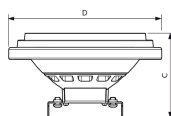

Product	D	C
MAS LEDspotLV D 11-50W 927 AR111 24D	111	62
MAS LEDspotLV D 11-50W 930 AR111 24D	111	62
MAS LEDspotLV D 11-50W 927 AR111 40D	111	62
MAS LEDspotLV D 11-50W 930 AR111 40D	111	62
MAS LEDspotLV D 15-75W 927 AR111 24D	111	62
MAS LEDspotLV D 15-75W 930 AR111 24D	111	62
MAS LEDspotLV D 15-75W 927 AR111 40D	111	62
MAS LEDspotLV D 15-75W 930 AR111 40D	111	62
MAS LEDspotLV D 20-100W 827 AR111 24D	111	62
MAS LEDspotLV D 20-100W 830 AR111 24D	111	62
MAS LEDspotLV D 20-100W 827 AR111 40D	111	62
MAS LEDspotLV D 20-100W 830 AR111 40D	111	62
MAS LEDspotLV D 20-100W 840 AR111 40D	111	62
MAS LEDspotLV D 15-75W 940 AR111 24D	111	62
MAS LEDspotLV D 15-75W 940 AR111 40D	111	62
MAS LEDspotLV D 11-50W 930 AR111 8D	111	62