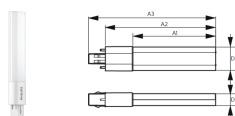

Product	D	D1	A1	A2	A3
CorePro LED PLS 5W 830 2P G23	31,1	15,8	108	144	166
CorePro LED PLS 5W 840 2P G23	31,1	15,8	108	144	166

Bestelgegevens

EOC	Type aanduiding	MOQ	Richtprijs
59666800	CorePro LED PLS 5W 830 2P G23	20	12.30€
59668200	CorePro LED PLS 5W 840 2P G23	20	12.30€