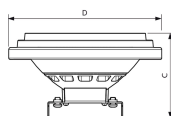

Product

	D	C
MAS LEDspotLV D 11-50W 927 AR111 24D	111	62
MAS LEDspotLV D 11-50W 930 AR111 24D	111	62
MAS LEDspotLV D 11-50W 927 AR111 40D	111	62
MAS LEDspotLV D 11-50W 930 AR111 40D	111	62
MAS LEDspotLV D 15-75W 927 AR111 24D	111	62
MAS LEDspotLV D 15-75W 930 AR111 24D	111	62
MAS LEDspotLV D 15-75W 927 AR111 40D	111	62
MAS LEDspotLV D 15-75W 930 AR111 40D	111	62
MAS LEDspotLV D 20-100W 827 AR111 24D	111	62
MAS LEDspotLV D 20-100W 830 AR111 24D	111	62
MAS LEDspotLV D 20-100W 840 AR111 24D	111	62
MAS LEDspotLV D 20-100W 827 AR111 40D	111	62
MAS LEDspotLV D 20-100W 830 AR111 40D	111	62
MAS LEDspotLV D 20-100W 840 AR111 40D	111	62
MAS LEDspotLV D 15-75W 940 AR111 24D	111	62
MAS LEDspotLV D 15-75W 940 AR111 40D	111	62
MAS LEDspotLV D 11-50W 930 AR111 8D	111	62