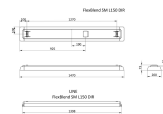

Product

SP340P 42S/940 SRD PCS SWZU SMT L120 WH