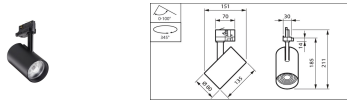

- Optiek: Bundelhoek 12°, bundelhoek 18°, bundelhoek 24°, bundelhoek 30°, bundelhoek 36°, bundelhoek 60°
- Type: ST705T
- Garantieperiode: 5 jaar

Product
ST715T LED27S/PC930 PSU FPO24 BK