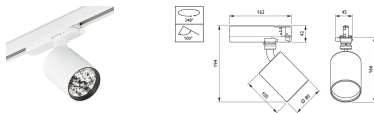

Product
ST712T LED20S/PW9-3000 PSU FR12 WH