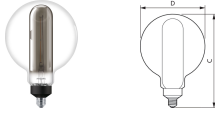

Product	D	C
LED double layers 25W E27 smoky DIM	200	293

CLA LEDBulb D 12-100W
A67 E27 827 CL

Bestelgegevens

EOC	Type aanduing	MOQ	Richtprijs
57403400	CLA LEDBulb ND 4-40W ST64 E27 827 CL	10	6,80€
70940500	CLA LEDBulb D 5.5-40W A60 E27 827 CL	10	7,65€
70944300	CLA LEDBulb D 8-60W A60 E27 827 CL	10	8,20€
74273000	CLA LEDBulb ND 7-60W E27 WW A60 CL	10	7,35€
74261700	CLA LEDBulb ND 8-75W E27 CW A60 CL	10	12,10€
74275400	CLA LEDBulb ND 7-60W E27 WW ST64 CL	10	8,90€
81425300	CLA LEDBulb D 5.5-40W ST64 E27 827 CL	6	10,10€
81427700	CLA LEDBulb D 8-60W ST64 E27 827 CL	6	10,85€
74271600	CLA LEDBulb ND 7-60W E27 WW G93 CL	6	11,25€
81431400	CLA LEDBulb D 8-60W G93 E27 827 CL	6	12,95€
80631900	CLA LEDBulb D 12-100W A67 E27 827 CL	6	25,05€
80959400	CLA LEDBulb ND 11-100W E27 827 A67 CL	10	21,00€
63086700	CLA LEDBulb ND 4-40W A60 E27 827 CL	10	5,65€
59339100	LEDClassic 60W G120 E27 2700K CL D	4	15,85€
64612700	CLA LEDBulb DT9-60W E27 CRI90 A60 CL	10	14,65€
64616500	CLA LEDBulb DT6.7-40W E27 CRI90 A60 CL	10	12,65€
64652300	CLA LEDBulb DT9-60W E27 CRI90 ST64 CL	6	14,65€
64656100	CLA LEDBulb DT9-60W E27 CRI90 G93 CL	6	18,90€
64817600	LED classic 60W E27 WW G120 FR ND SRT4	4	16,15€
64811400	LED classic 60W E27 CW G120 FR ND IPF/6	6	16,15€
64908100	CLA LEDBulb ND 8.5-75W A60 E27 827 CL	10	10,90€
70424700	CLA LEDBulb ND 8.5-75W E27 840 A60 CLICT	10	10,90€
64910400	CLA LEDBulb ND 10.5-100W A60 E27 827 CL	10	14,55€
70412400	CLA LEDBulb ND 10.5-100W E27 840A60CL	10	14,55€
66658300	LED Crystal_giant 35W E27 smoky DIM	2	58,45€
66660600	LED double layers 25W E27 smoky DIM	2	54,30€
66662000	LED diamond_giant 35W E27 CL DIM	2	45,90€
68654300	CLA LEDBulb D 5.5-25W A60 E27 GOLD SP CL	6	14,45€
68656700	CLA LEDBulb D 5.5-25W ST64 E27 GOLD SP C	6	16,25€
67607000	LED classic 25W G93 E27 GOLD SP D SRT4	4	21,20€
68658100	CLA LEDBulb D 5.5-25W T32 E27 GOLD SP CL	6	16,25€