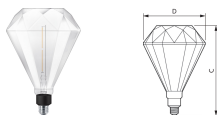

Product	D	C
LED diamond_giant 35W E27 CL DIM	200	293