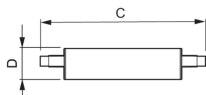

CorePro LED linear R7S
118mm 14-100W 830 D

| Product | D | C |
|--|------|-----|
| CorePro LED linear R7S 118mm 8.1-60W 830 G | 13.5 | 118 |

| Product | D | C |
|--|------|-----|
| CorePro LED linear R7S 118mm 6.5-60W 830 | 22.5 | 118 |
| CorePro LED linear D 14-120W R7S 118 840 | 29 | 118 |
| CoreProLED linearD 17.5-150W R7S 118 840 | 42 | 118 |