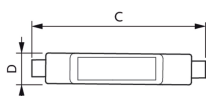

Product	D	C
CorePro LED linear R7S 78mm 4-40W 830 G	14.5	78

Product	D	C
CorePro LEDlinear ND 7.5-60W R7S 78mm830	29	78
CorePro LEDlinear ND 7.5-60W R7S 78mm840	29	78