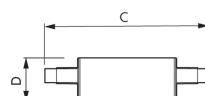

Product	D	C
CorePro LED linear R7S 78mm 4-40W 830 G	14.5	78

Product	D	C
CorePro LEDlinear ND 7.5-60W R7S 78mm830	29	78
CorePro LEDlinear ND 7.5-60W R7S 78mm840	29	78