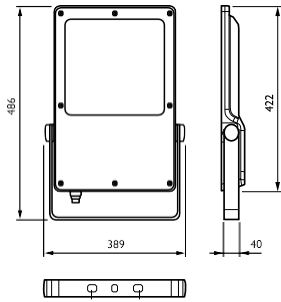

Coreline tempo large

Dimensional drawing

CoreLine Tempo BVP110/120/125/130/140