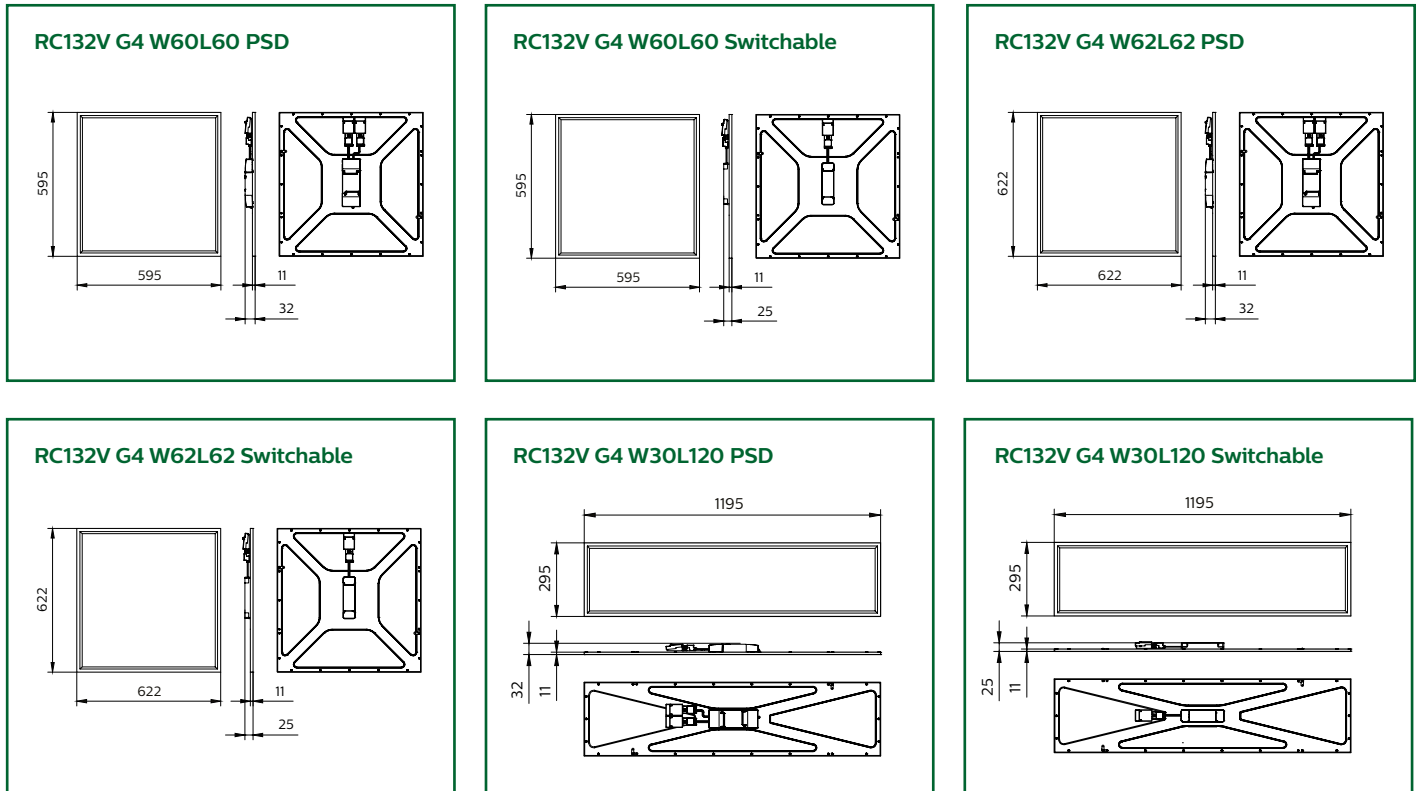

New!

PSU MultiColor/Lumen driver

Easy connector

Ready, set, install

Based on input from installers, the new design makes installation easy, fast and hassle-free.

Dimensions

Feature highlights

New connector for easy installation