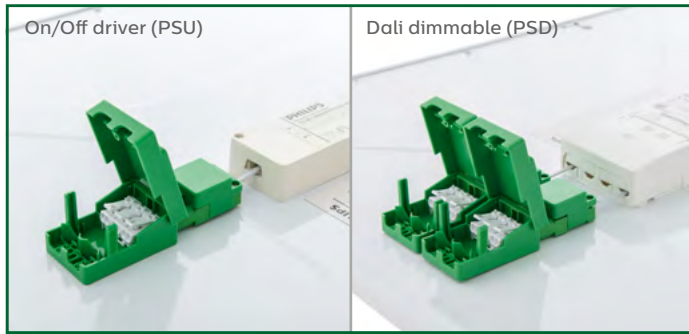

New!

PSU MultiColor/Lumen driver

Easy connector

Ready, set, install

Based on input from installers, the new design makes installation easy, fast and hassle-free.

Dimensions

Feature highlights

New connector for easy installation

PSU MultiColor/Lumen driver

Suspension set

Metal frame for robustness

Many different options available

Let's get connected!

Interact Ready luminaires with integrated wireless communications are available in the new CoreLine panel range. They work seamlessly with Interact Pro, the connected lighting system for small and medium sized enterprises.

Interact Pro consists of a dashboard and app. It enables you to both control and receive data from the LED light points and sensors within the connected lighting system. You can program and automate light settings, monitor your installations, perform health checks and receive invaluable information on energy and usage for further lighting optimisation. It's intuitive to set up and use. And it's the smart way to optimise energy savings.