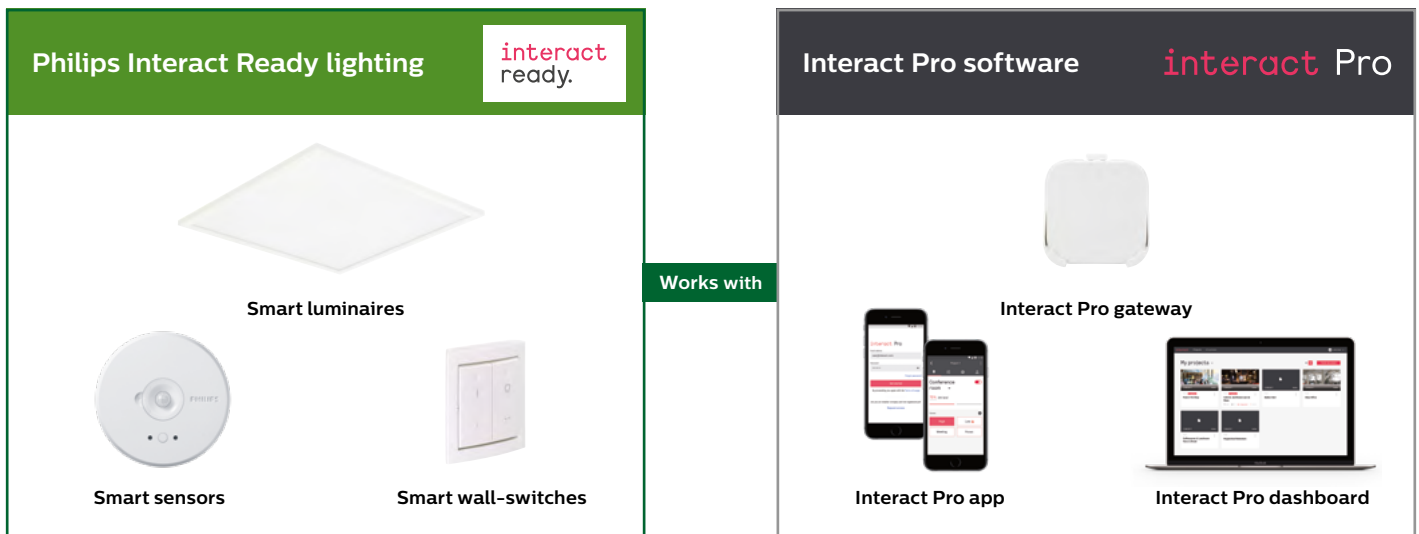

How the connected lighting system comes together

Find out more on philips.com/interact-ready