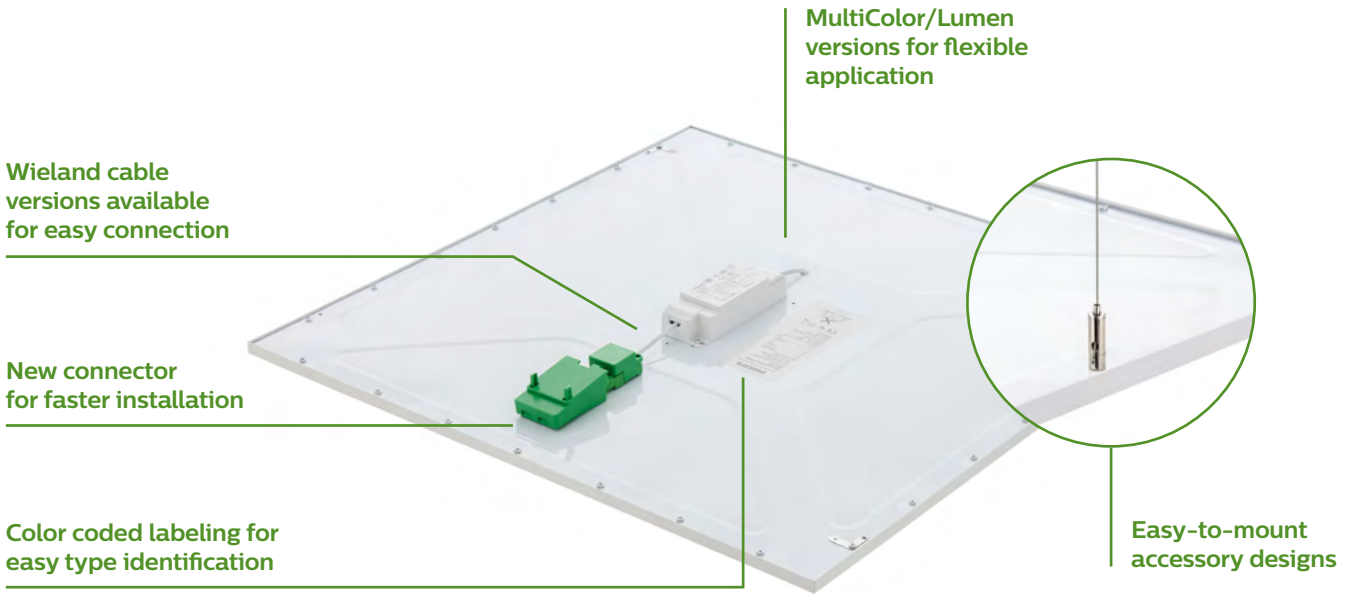

Features with a future

- ✓ MultiColor/Lumen feature: 3000K/4000K and different lumen output ranging from 3400 to 4300 lumen in one single luminaire
- ✓ New connector makes installation and handling hassle-free
- ✓ Smooth surface of light for office-compliance
- ✓ Optional high-quality DALI driver
- ✓ Many drivers available: On/off (PSU), dimming (DALI) and integrated wireless connectivity (Interact Ready)
- ✓ Optional versions available: Emergency Lighting (EL) and Wieland/Adels connectors (W)
- ✓ Energy efficient and long lifetime: up to 125lm/W and 50khrs L80 lifetime

Application:

- ✓ Offices
- ✓ Retail
- ✓ Healthcare
- ✓ Education

interact
ready.

Key highlights

- ✓ New option: Warm and cool white light, as well as four lumen packages in one luminaire
- ✓ New connector for simpler and faster installation
- ✓ Higher energy savings and lifetime

New!

PSU MultiColor/Lumen driver

Easy connector

Ready, set, install

Based on input from installers, the new design makes installation easy, fast and hassle-free.

Dimensions

Feature highlights

New connector for easy installation

PSU MultiColor/Lumen driver

Suspension set

Metal frame for robustness

Many different options available

Let's get connected!

Interact Ready luminaires with integrated wireless communications are available in the new CoreLine panel range. They work seamlessly with Interact Pro, the connected lighting system for small and medium sized enterprises.