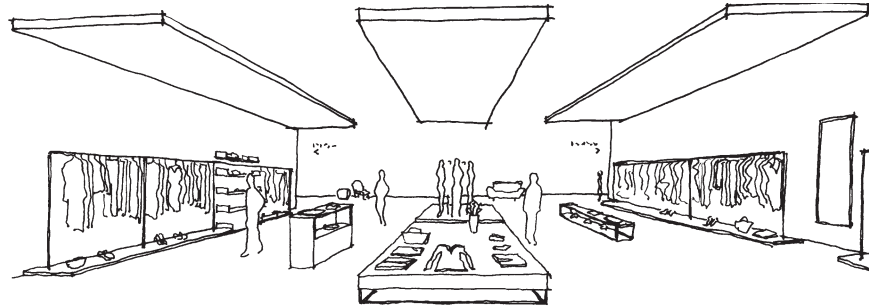

PHILIPS

Large Luminous
Surfaces

OneSpace

Re-think **the ceiling**

Philips OneSpace luminous ceiling

OneSpace – your vision

You asked us to re-think the ceiling, so we did. Now it's a blank canvas awaiting your vision. Our revolutionary OneSpace luminous ceiling is a made-to-measure panel that liberates you from the constraints of conventional ceiling design so you're free to pursue uncluttered minimalistic visions – and transform any interior into one cohesive space with beautiful homogeneous light.

OneSpace enhances people's perceptions of public spaces by delivering improved acoustics and a superior daylight experience.

“The ceiling becomes the light, the light becomes the ceiling.”

OneSpace offers you multiple mounting possibilities to create stand out designs in retail environments.