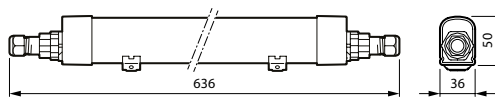

For warranty conditions, visit
www.lighting.philips.com/main/support/support/warranty

Product data

Mains voltage	Lifetime (hrs)	CRI	Connection	IP rating
220-240 V / 50-60 Hz	50,000 hrs L65 (WT055C) 50,000 hrs L70 (WT060C)	> 80	Connection block: push-in connector	IP65 (WT055C) IP66 (WT060C)
Glow wire test	Power factor	Safety Class	Housing	Color
850°	0.9	Class II	Polycarbonate	GR Grey (RAL7035)

Dimensions

WT055C (L600)

WT055C TW (L600)

WT055C (L1200)

WT055C TW (L1200)

WT055C (L1500)

WT055C TW (L1500)

WT060C