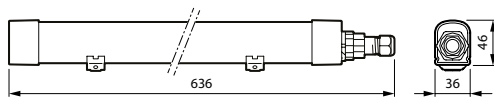

For warranty conditions, visit
www.lighting.philips.com/main/support/support/warranty

Product data

Mains voltage	Lifetime (hrs)	CRI	Connection	IP rating
220-240 V / 50-60 Hz	50,000 hrs L65 (WT055C) 50,000 hrs L70 (WT060C)	> 80	Connection block: push-in connector	IP65 (WT055C) IP66 (WT060C)
Glow wire test	Power factor	Safety Class	Housing	Color
850°	0.9	Class II	Polycarbonate	GR Grey (RAL7035)

Dimensions

WT055C (L600)

WT055C TW (L600)

WT055C (L1200)

WT055C TW (L1200)

WT055C (L1500)

WT055C TW (L1500)

WT060C

WT060C TW

WT060C (mm)	A	B	C	D	E	F	G
L600	69	59	90	611	100-150	100-150	
L1200	69	59	90	1201	200-250	200-250	
L1500	69	59	90	1501	100-150	100-150	
L1800	69	59	90	1801	150-250	150-250	900.5

WT060C TW (mm)	A	B	C	D	E	F
L1200	69	59	90	1258	230-280	230-280
L1500	69	59	90	1558	180-280	180-280