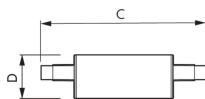

Product

	D	C
CorePro LEDlinear ND 7.5-60W R7S 78mm830	29	78
CorePro LEDlinear ND 7.5-60W R7S 78mm840	29	78