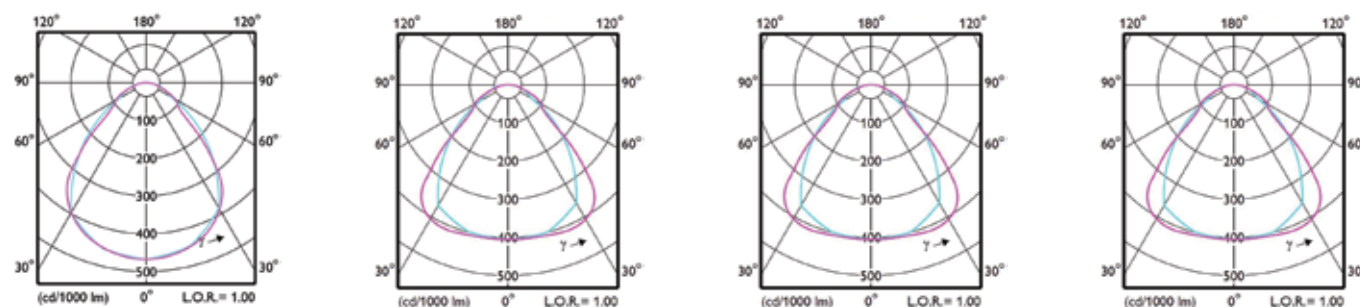

Dimensions

Dimensions show above are nominal measurement. Slight variation in dimension may occur in production.

Polar intensity

LED40S 840 W30L120

LED40S 840 W60L60

LED40S 840 W60L120

LED60S 840 W60L120

Order codes for the Coreline Panel - Office Compliant UGR19