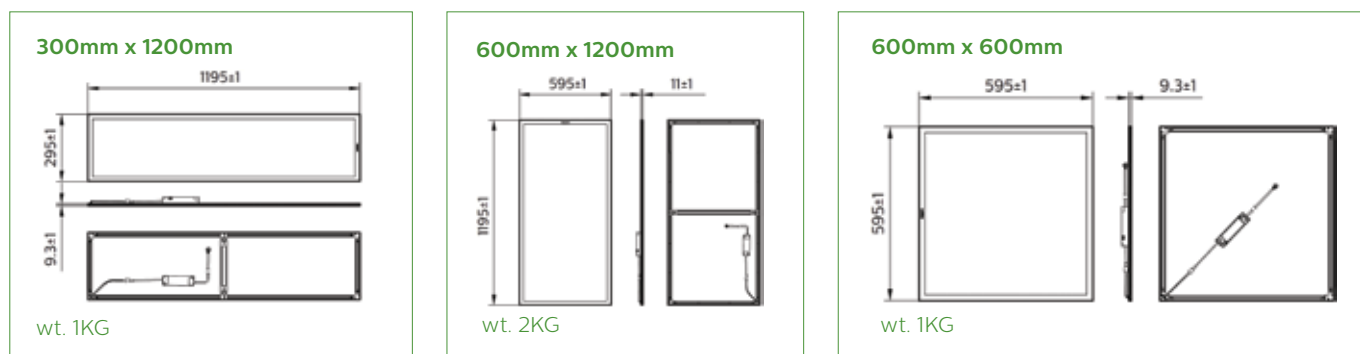

This is the slimmest panel with class leading efficiency. There are two offers featuring two lumen packages and with three sizes: 300X1200, 600x600 and 600x1200.

Key Features and Benefits

- ✓ 60% more energy efficient compared to conventional TL Solutions
- ✓ Up to 110 lumens/W
- ✓ 50,000 hours to L80
- ✓ Suspended, Flush or recessed mount
- ✓ IP20
- ✓ 5 years warranty
- ✓ UGR19 office compliant
- ✓ Options available for Interact Pro connected lighting system

Simple installation and different mounting options

The installation of the new Coreline UGR19 office compliant Panel is simple and flexible with three mounting options: recessed, suspended and direct mount (for applications such as plaster ceilings).

Dimensions

Dimensions show above are nominal measurement. Slight variation in dimension may occur in production.

Polar intensity

LED40S 840 W30L120

LED40S 840 W60L60

LED40S 840 W60L120

LED60S 840 W60L120

Order codes for the Coreline Panel - Office Compliant UGR19