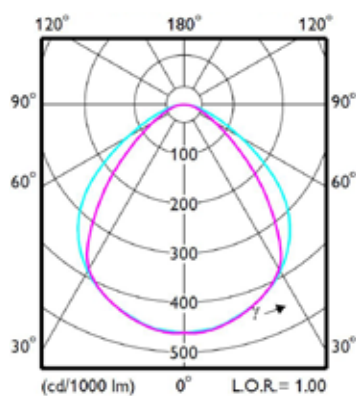

Polar intensity

600mm x 1200mm

600mm x 600mm

300mm x 1200mm

Order codes for the CoreLine Troffer

CoreLine Troffer

Specification	Part Number	Shortcode
32W,3700lm, 4000K, 1200x300	911401540861 RC100B LED37S 840 W30L120 PSU CAU CL	RC10B3784312PNF
32W,3700lm, 4000K,600x600	911401540961 RC100B LED37S 840 W60L60 PSU CAU CL	RC10B378466PNF
32W,3700lm, 4000K, 1200x600	911401541061 RC100B LED37S 840 W60L120 PSU CAU CL	RC10B3784612PNF