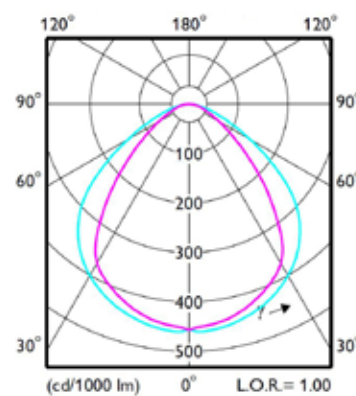

Polar intensity

600mm x 1200mm

600mm x 600mm

300mm x 1200mm

Order codes for the CoreLine Troffer

CoreLine Troffer

Specification	Part Number	Shortcode
32W,3700lm, 4000K, 1200x300	911401540861 RC100B LED37S 840 W30L120 PSU CAU CL	RC10B3784312PNF
32W,3700lm, 4000K,600x600	911401540961 RC100B LED37S 840 W60L60 PSU CAU CL	RC10B378466PNF
32W,3700lm, 4000K, 1200x600	911401541061 RC100B LED37S 840 W60L120 PSU CAU CL	RC10B3784612PNF