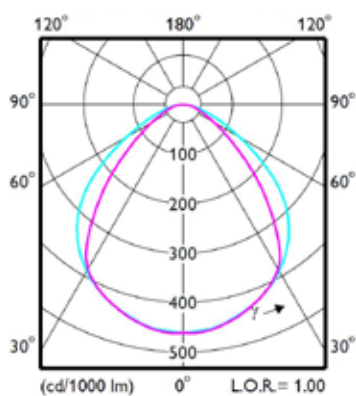

Polar intensity

600mm x 1200mm

600mm x 600mm

300mm x 1200mm

Order codes for the CoreLine Troffer

CoreLine Troffer

Specification	Part Number	Shortcode
32W,3700lm, 4000K, 1200x300	911401540861 RC100B LED37S 840 W30L120 PSU CAU CL	RC10B3784312PNF
32W,3700lm, 4000K,600x600	911401540961 RC100B LED37S 840 W60L60 PSU CAU CL	RC10B378466PNF
32W,3700lm, 4000K, 1200x600	911401541061 RC100B LED37S 840 W60L120 PSU CAU CL	RC10B3784612PNF