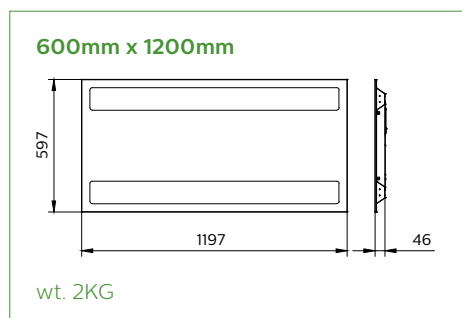

Simple installation

The installation of the recessed troffer is quick and simple, slotting into standard T rails systems. Comes complete with flex and plug.

Dimensions

Dimensions show above are nominal measurement. Slight variation in dimension may occur in production.