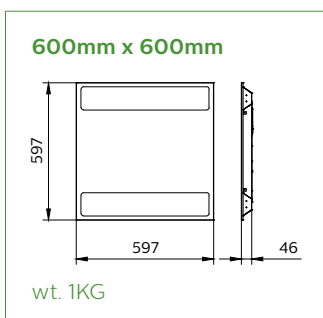

Simple installation

The installation of the recessed troffer is quick and simple, slotting into standard T rails systems. Comes complete with flex and plug.

Dimensions

Dimensions show above are nominal measurement. Slight variation in dimension may occur in production.