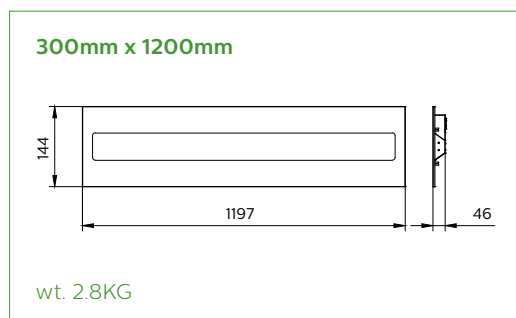

Simple installation

The installation of the recessed troffer is quick and simple, slotting into standard T rails systems. Comes complete with flex and plug.

Dimensions

Dimensions show above are nominal measurement. Slight variation in dimension may occur in production.