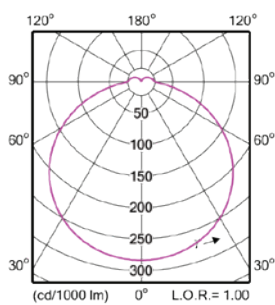

## Dimensions

Dimensions shown above are nominal measurement. Slight variation in dimension may occur in production.

## Polar intensity

**WL130V LED12**

**WL130V LED20**

**WL131 LED34**