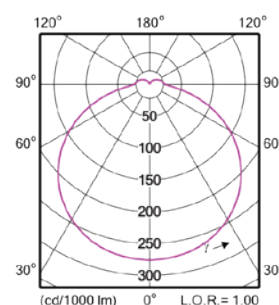

## Dimensions

Dimensions shown above are nominal measurement. Slight variation in dimension may occur in production.

## Polar intensity

**WL130V LED12**

**WL130V LED20**

**WL131 LED34**