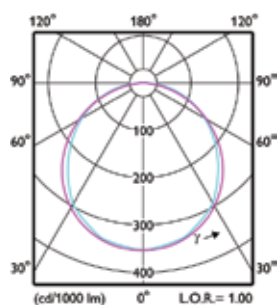

Dimensions

Dimensions shown above are nominal measurement. Slight variation in dimension may occur in production.

Polar intensity

LED40S 840 W30L120

LED40S 840 W60L60

LED40S 840 W60L120

LED60S 840 W60L120

Order codes for the CoreLine Panel