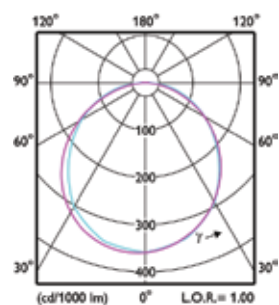

Dimensions

Dimensions shown above are nominal measurement. Slight variation in dimension may occur in production.

Polar intensity

LED40S 840 W30L120

LED40S 840 W60L60

LED40S 840 W60L120

LED60S 840 W60L120

Order codes for the CoreLine Panel