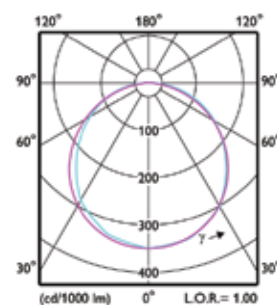

Dimensions

Dimensions shown above are nominal measurement. Slight variation in dimension may occur in production.

Polar intensity

LED40S 840 W30L120

LED40S 840 W60L60

LED40S 840 W60L120

LED60S 840 W60L120

Order codes for the CoreLine Panel