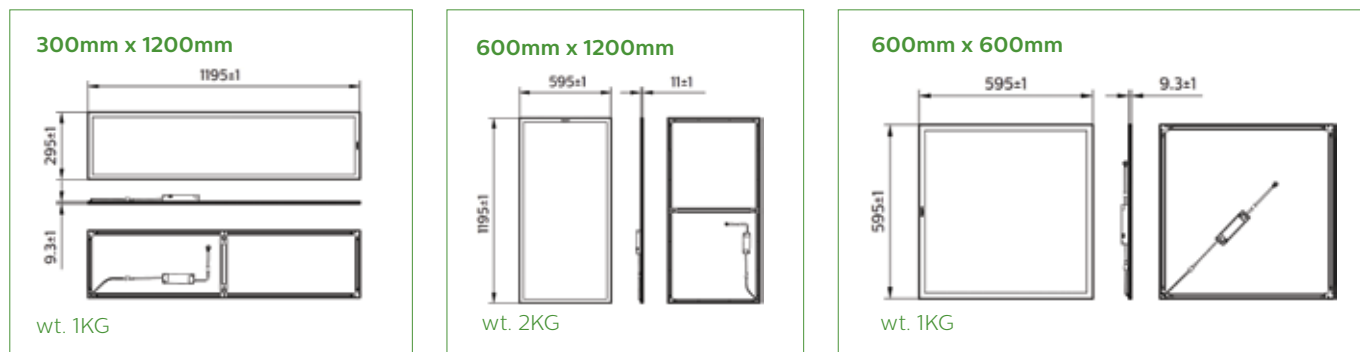

Dimensions

Dimensions shown above are nominal measurement. Slight variation in dimension may occur in production.

Polar intensity

LED40S 840 W30L120

LED40S 840 W60L60

LED40S 840 W60L120

LED60S 840 W60L120

Order codes for the CoreLine Panel