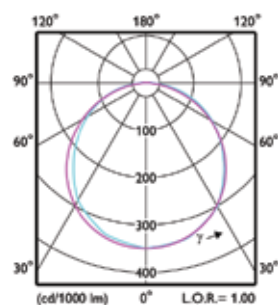

Dimensions

Dimensions shown above are nominal measurement. Slight variation in dimension may occur in production.

Polar intensity

LED40S 840 W30L120

LED40S 840 W60L60

LED40S 840 W60L120

LED60S 840 W60L120

Order codes for the CoreLine Panel