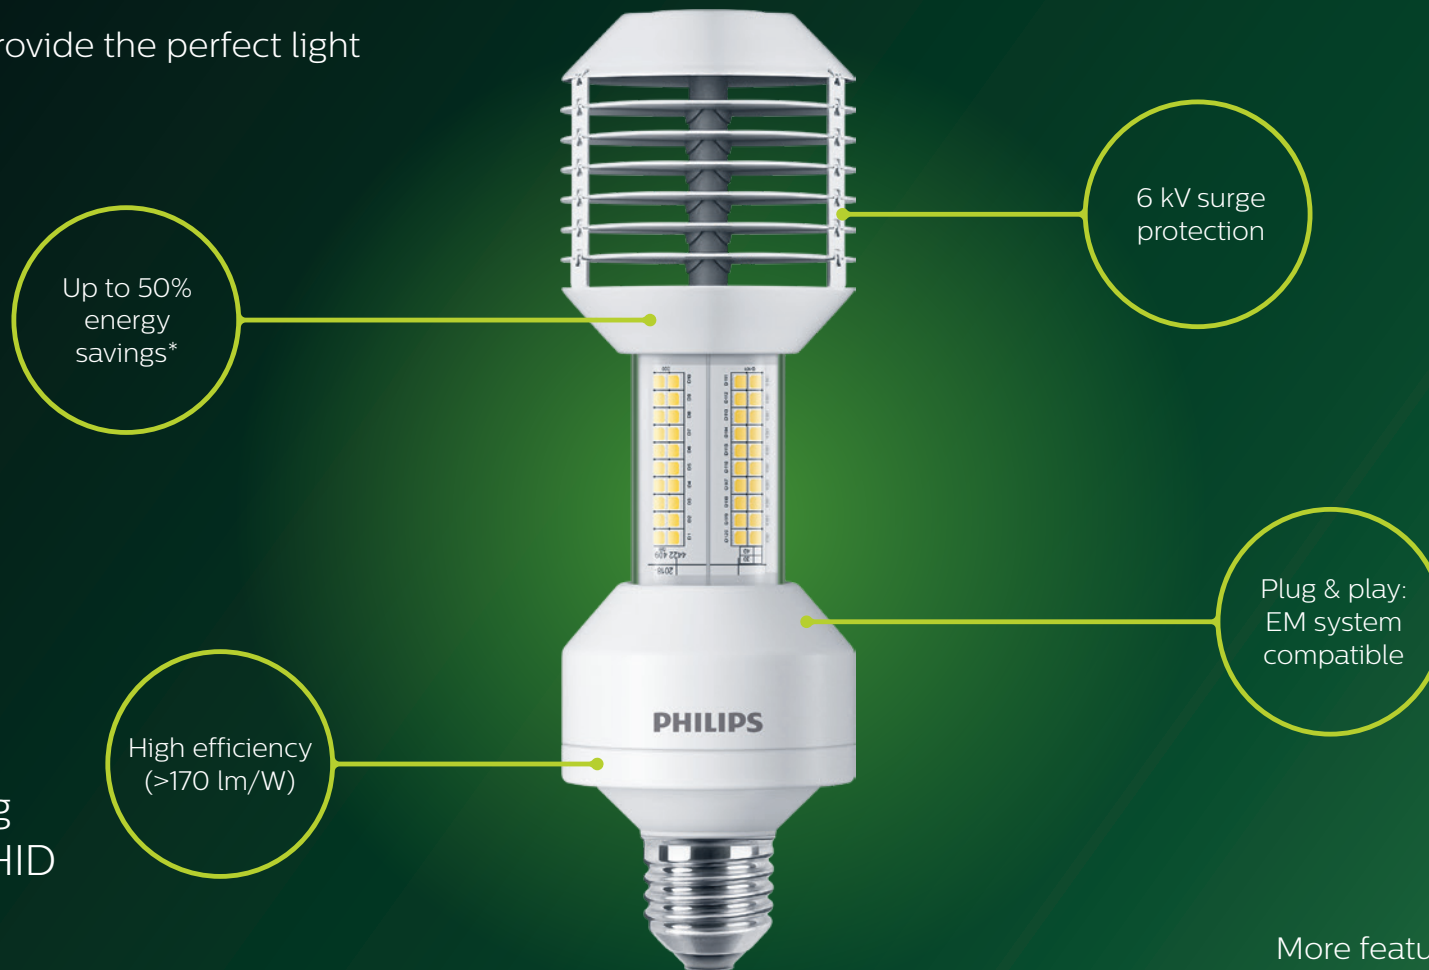

Philips TrueForce LED lamps

Save energy and provide the perfect light for every space

Industry leading LED lamps for HID replacement:

- Powerful light output, optically efficient
- Instant upgrade – no need to replace or modify fixture
- 50,000 hours lifetime, 5 years warranty

TrueForce LED
Road

More features at a glance

Using existing optics of conventional luminaire

Pleasant white light with CRI 70

Optically efficient, emits light towards direction of use

TrueForce LED Industrial and Retail

- Plug & play: EM system compatible
- Up to 65% energy savings*
- Pleasant white light (CRI 80)
- IP 40 rating

* Compared to conventional systems

TrueForce LED Urban

- Perfect Fit – compact size
- Energy saving up to 75%*
- Optically efficient
- IP65 rating
- Pleasant white light with CRI 80
- Overheating protection