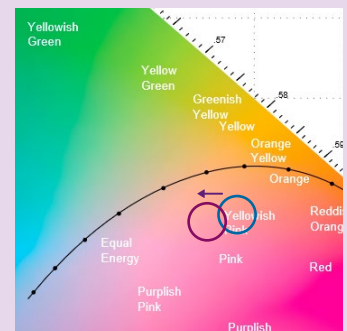

2700K
Warm color for **premium and luxury** stores

3000K
Saturated and **vivid color** for fashion franchise

4000K
Natural and **true white color** for cosmetics

Comfortable light color according to applications

Completed portfolios

All form-factors (PAR38, PAR30S, PAR30L)

Black and white colors are available for different tracks.

“My skin and clothes never looked so great!”

ExpertColor

Sparkling whites, vivid colors

Strong color maintenance over time

Philips ExpertColor

Ensure color stays strong over time and consistent across the lamps

Competitors

Color changes over time and it differs between lamp and lamp

○ 0 hours
○ After 4000 hours