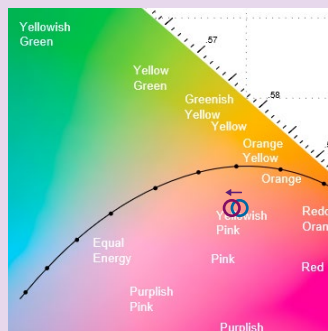

Competitors

Color changes over time and it differs between lamp and lamp

○ 0 hours
○ After 4000 hours