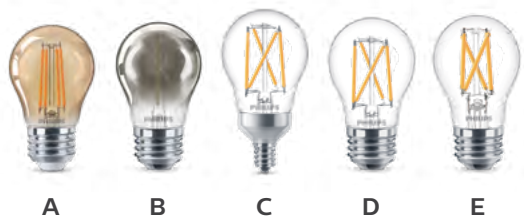

PHILIPS

LED lamps

Candles and decorative lamps

Breathtaking brilliance and sparkling white light

Philips LED candles and decorative shapes incorporate a beautiful filament aesthetic. With amazing light quality, the ability to be used in wet locations, and superior energy savings these lamps can create an intimate atmosphere. Perfect for chandeliers, sconces and general lighting.

Benefits

- Lowers maintenance costs by reducing re-lamp frequency
- Contains no mercury

Features

- Installs into existing candelabra and medium base fixtures
- Up to a 15,000-hour life¹
- Wet location
- Select models feature incandescent emulation to offer a familiar feel

Philips LED Candles and Decorative lamps

Ordering, electrical and technical data (Subject to change without notice)

Product No. (6nc)	Model No. (12nc)	Description	Watts (W)	Lumens (lm)	Base	Volts (V)	CRI (min)	CCT (K)	Lifetime ¹ (hrs)	MC/CP ²	Material	Finish	Legend	
A15 - 25W equivalent lamps non-dimming														
W	556555	929002260203	3.3A15/VIN/820/E26/CL/GL/DIM 4/1BC T20	3.3	200	E26	120	80	2000	15,000	CP	Glass	Amber	A
W	543165	929002001103	3A15/MOD/840/E26/CL/GL/DIM 4/1BC	3	100	E26	120	80	4000	15,000	CP	Glass	Smokey	B
A15 - 40W equivalent lamps dimming														
W	549378	929002208104	3.8A15/PER/927-922/CL/G/E12/WGX1FB T20	3.8	350	E12	120	90	2700-2200	15,000	MC	Glass	Clear	C
W	549386	929002208304	3.8A15/PER/927-922/CL/G/E26/WGX1FB T20	3.8	350	E26	120	90	2700-2200	15,000	MC	Glass	Clear	D
W	548305	929002209004	5A15/PER/950/CL/G/E26/DIM 1FB T20	5	450	E26	120	90	5000	15000	CP	Glass	Clear	E
A15 - 60W equivalent lamps dimming														
W	549394	929002208404	5.5A15/PER/927-922/CL/G/E12/WGX1FB T20	5.5	500	E12	120	90	2700-2200	15,000	MC	Glass	Clear	C
W	549402	929002208604	5.5A15/PER/927-922/CL/G/E26/WGX1FB T20	5.5	500	E26	120	90	2700-2200	15,000	MC	Glass	Clear	D
W	548313	929002209304	8A15/PER/950/CL/G/E26/DIM 1FB T20	8	800	E26	120	90	5000	15,000	CP	Glass	Clear	E