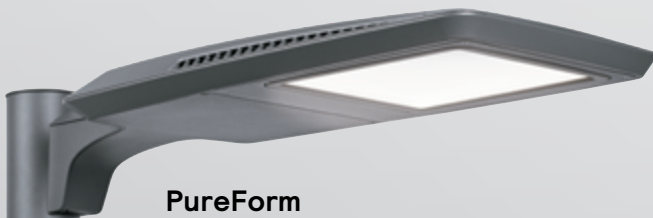

PureForm
LED area medium
P26