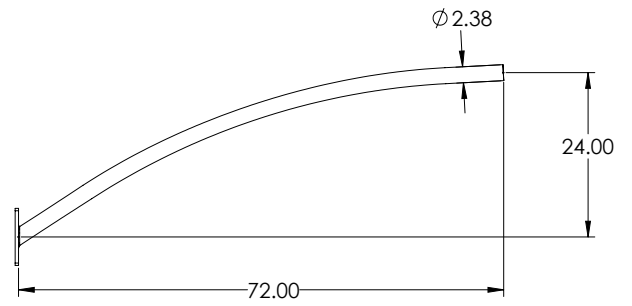

# Streamline - Roadway Arms

4ft Arm

6ft Arm

8ft Arm

Mount plate