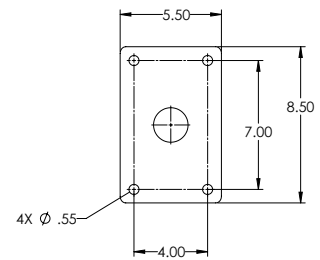

# Streamline - Roadway Arms

4ft Arm

6ft Arm

8ft Arm

Mount plate