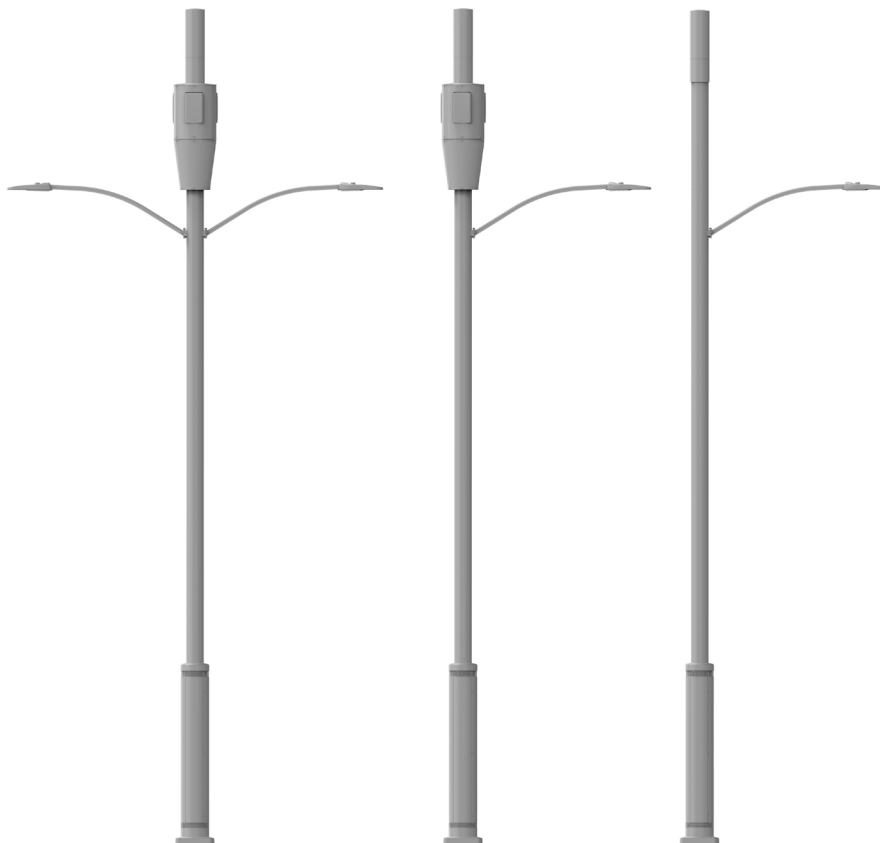

# Streamline - Roadway Arms

4ft Arm

6ft Arm

8ft Arm

Mount plate