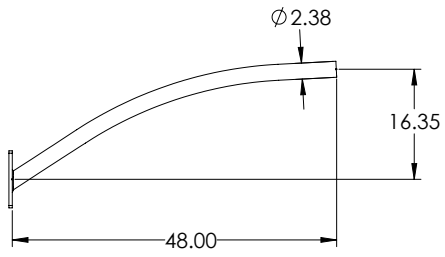

# Streamline - Roadway Arms

4ft Arm

6ft Arm

8ft Arm

Mount plate