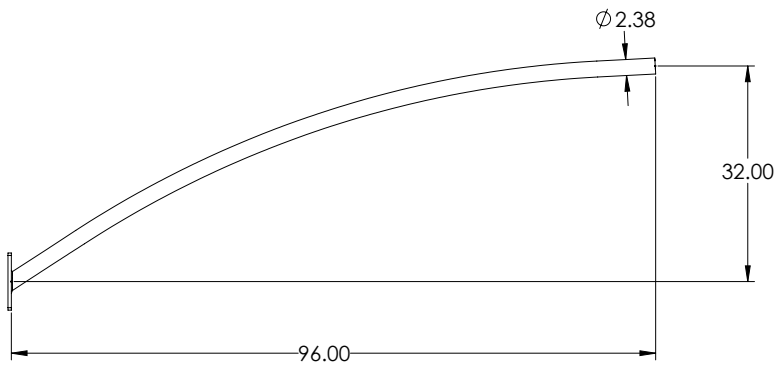

# Streamline - Roadway Arms

4ft Arm

6ft Arm

8ft Arm

Mount plate