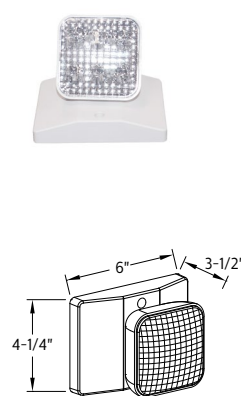

LED remote lamp heads - indoor

Model number	Voltage	Housing color	LED lamps	Application
VLL1R	3.6V	Off-white	1 - 1W	Indoor
VLL2R	3.6V	Off-white	2 - 1W	Indoor
VLT1R	3.6V	Off-white	1 - 1W	Indoor
VLT2R	3.6V	Off-white	2 - 1W	Indoor

VLL1R

VLL2R

VLT1R

VLT2R

VLL1R/VLL2R

- Injection molded thermoplastic ABS housing
- Fully adjustable glare-free single or double remote lamp heads
- 4-1/2" diameter canopy matching round plastic mounting plate for 4" box is standard
- 3.6V - 1W LED

VLT1R/VLT2R

- Injection molded thermoplastic ABS housing
- Fully adjustable glare-free single or double remote lamp heads
- 4-1/4" x 6" canopy matching square shaped LED lamp heads is standard.
- 3.6V - 1W LED