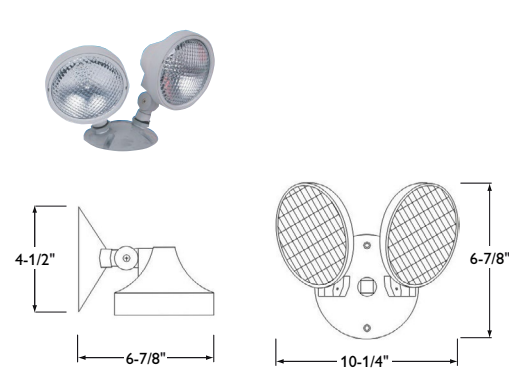

VW2RHP

The information presented in this document is not intended as any commercial offer and does not form part of any quotation or contract.