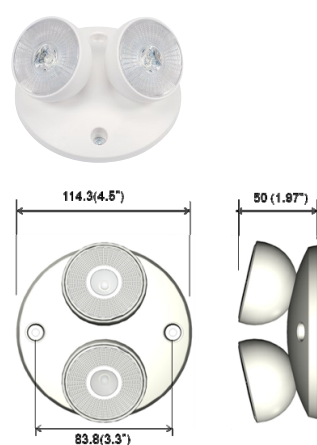

LED remote lamp heads - indoor

Model number	Voltage	Housing color	LED lamps	Application
VLL1R	3.6V	Off-white	1 - 1W	Indoor
VLL2R	3.6V	Off-white	2 - 1W	Indoor
VLT1R	3.6V	Off-white	1 - 1W	Indoor
VLT2R	3.6V	Off-white	2 - 1W	Indoor

VLL1R

VLL2R

VLT1R

VLT2R

VLL1R/VLL2R

- Injection molded thermoplastic ABS housing
- Fully adjustable glare-free single or double remote lamp heads
- 4-1/2" diameter canopy matching round plastic mounting plate for 4" box is standard
- 3.6V - 1W LED

VLT1R/VLT2R

- Injection molded thermoplastic ABS housing
- Fully adjustable glare-free single or double remote lamp heads
- 4-1/4" x 6" canopy matching square shaped LED lamp heads is standard.
- 3.6V - 1W LED

Model number	Voltage	Housing color	LED lamps	Application
VLL1RGO	3.6V, 6V, 9.6V, or 12V	Gray	1 - 1W	Outdoor
VLL2RGO	3.6V, 6V, 9.6V, or 12V	Gray	2 - 1W	Outdoor

VLL1RGO/VLL2RGO

- Injection-molded thermoplastic ABS housing
- Fully adjustable glare-free single or double lamp heads
- 4-1/2" diameter canopy matching round aluminum mounting plate for 4" box standard
- 3.6V - 1W LED
- Wet location listed