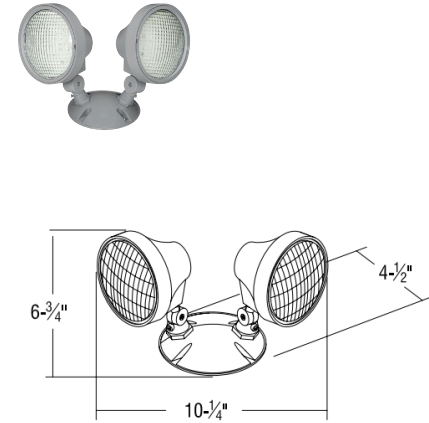

VLL1R

VLL2R

VLT1R

VLT2R

VLL1R/VLL2R

- Injection molded thermoplastic ABS housing
- Fully adjustable glare-free single or double remote lamp heads
- 4-1/2" diameter canopy matching round plastic mounting plate for 4" box is standard
- 3.6V - 1W LED

VLT1R/VLT2R

- Injection molded thermoplastic ABS housing
- Fully adjustable glare-free single or double remote lamp heads
- 4-1/4" x 6" canopy matching square shaped LED lamp heads is standard.
- 3.6V - 1W LED

Model number	Voltage	Housing color	LED lamps	Application
VLL1RGO	3.6V, 6V, 9.6V, or 12V	Gray	1 - 1W	Outdoor
VLL2RGO	3.6V, 6V, 9.6V, or 12V	Gray	2 - 1W	Outdoor

VLL1RGO/VLL2RGO

- Injection-molded thermoplastic ABS housing
- Fully adjustable glare-free single or double lamp heads
- 4-1/2" diameter canopy matching round aluminum mounting plate for 4" box standard
- 3.6V - 1W LED
- Wet location listed

VLL1RGO

VLL2RGO

Incandescent remote lamp heads – outdoor

Model number	Voltage	Housing color	Incandescent lamps	Application
VWRHP	6V	Gray	1 - 5.4W	Outdoor
VW2RHP	6V	Gray	2 - 5.4W	Outdoor

VWRHP/VW2RHP

- Injection-molded thermoplastic ABS housing
- Fully adjustable glare-free single or double lamp heads
- 5" diameter canopy matching round aluminum mounting plate for 3" or 4" box standard
- 6V - 5.4W incandescent lamp
- Wet location listed