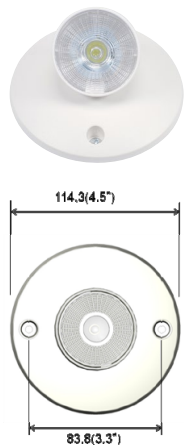

LED remote lamp heads - indoor

Model number	Voltage	Housing color	LED lamps	Application
VLL1R	3.6V	Off-white	1 - 1W	Indoor
VLL2R	3.6V	Off-white	2 - 1W	Indoor
VLT1R	3.6V	Off-white	1 - 1W	Indoor
VLT2R	3.6V	Off-white	2 - 1W	Indoor

VLL1R

VLL2R

VLT1R

VLT2R

VLL1R/VLL2R

- Injection molded thermoplastic ABS housing
- Fully adjustable glare-free single or double remote lamp heads
- 4-1/2" diameter canopy matching round plastic mounting plate for 4" box is standard
- 3.6V - 1W LED

VLT1R/VLT2R

- Injection molded thermoplastic ABS housing
- Fully adjustable glare-free single or double remote lamp heads
- 4-1/4" x 6" canopy matching square shaped LED lamp heads is standard.
- 3.6V - 1W LED

VLL1RGO

VLL2RGO

Incandescent remote lamp heads – outdoor

Model number	Voltage	Housing color	Incandescent lamps	Application
VWRHP	6V	Gray	1 - 5.4W	Outdoor
VW2RHP	6V	Gray	2 - 5.4W	Outdoor

VWRHP/VW2RHP

- Injection-molded thermoplastic ABS housing
- Fully adjustable glare-free single or double lamp heads
- 5" diameter canopy matching round aluminum mounting plate for 3" or 4" box standard
- 6V - 5.4W incandescent lamp
- Wet location listed