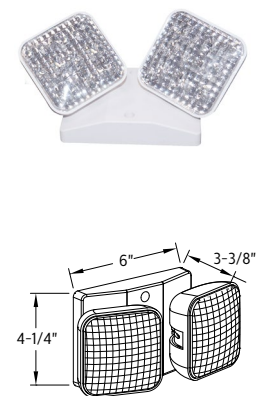

VLL1R

VLL2R

VLT1R

VLT2R

VLL1R/VLL2R

- Injection molded thermoplastic ABS housing
- Fully adjustable glare-free single or double remote lamp heads
- 4-1/2" diameter canopy matching round plastic mounting plate for 4" box is standard
- 3.6V - 1W LED

VLT1R/VLT2R

- Injection molded thermoplastic ABS housing
- Fully adjustable glare-free single or double remote lamp heads
- 4-1/4" x 6" canopy matching square shaped LED lamp heads is standard.
- 3.6V - 1W LED