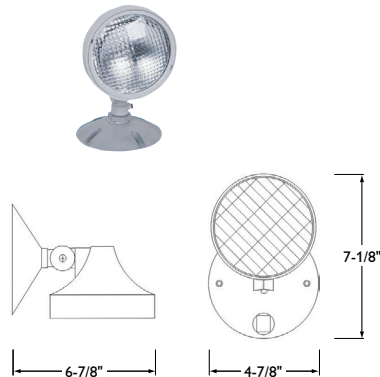

VLL1R/VLL2R/VLT1R/VLT2R VLL1RGO/VLL2RGO VWRHP/VW2RHP

Value+ remote lamp heads

LED remote lamp heads – outdoor

Model number	Voltage	Housing color	LED lamps	Application
VLL1RGO	3.6V, 6V, 9.6V, or 12V	Gray	1 - 1W	Outdoor
VLL2RGO	3.6V, 6V, 9.6V, or 12V	Gray	2 - 1W	Outdoor

VLL1RGO/VLL2RGO

- Injection-molded thermoplastic ABS housing
- Fully adjustable glare-free single or double lamp heads
- 4-1/2" diameter canopy matching round aluminum mounting plate for 4" box standard
- 3.6V - 1W LED
- Wet location listed

Incandescent remote lamp heads – outdoor

Model number	Voltage	Housing color	Incandescent lamps	Application
VWRHP	6V	Gray	1 - 5.4W	Outdoor
VW2RHP	6V	Gray	2 - 5.4W	Outdoor

VWRHP/VW2RHP

- Injection-molded thermoplastic ABS housing
- Fully adjustable glare-free single or double lamp heads
- 5" diameter canopy matching round aluminum mounting plate for 3" or 4" box standard
- 6V - 5.4W incandescent lamp
- Wet location listed

VWRHP

The information presented in this document is not intended as any commercial offer and does not form part of any quotation or contract.