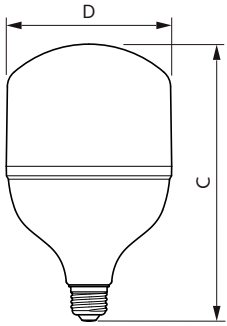

Dimensional drawing

Product	D	C
45HB/LED/850/ND FB 6/1	160 mm	264 mm
45HB/LED/840/ND FB 6/1	160 mm	264 mm
45HB/LED/830/ND FB 6/1	160 mm	264 mm

LED Highbay

Dimensional drawing

Product	D	C
25HB/LED/850/ND FB 6/1	118 mm	209 mm
25HB/LED/840/ND FB 6/1	118 mm	209 mm
25HB/LED/830/ND FB 6/1	118 mm	209 mm

Product	D	C
38HB/LED/850/ND FB 6/1	138 mm	238 mm
38HB/LED/830/ND FB 6/1	138 mm	238 mm
38HB/LED/840/ND FB 6/1	138 mm	238 mm

Product	D	C
65HB/LED/840/ND FB 4/1	141 mm	267 mm
75HB/LED/840/ND FB 4/1	141 mm	267 mm
65HB/LED/850/ND FB 4/1	141 mm	267 mm
75HB/LED/850/ND FB 4/1	141 mm	267 mm

Product	D	C
150HB/LED/750/ND WB DL BB 2/1	211 mm	252 mm
150HB/LED/740/ND NB DL BB 2/1	211 mm	252 mm
150HB/LED/740/ND WB DL BB 2/1	211 mm	252 mm
150HB/LED/750/ND NB DL BB 2/1	211 mm	252 mm
125HB/LED/740/ND NB DL BB 2/1	211 mm	252 mm
100HB/LED/750/ND NB DL BB 2/1	211 mm	252 mm
125HB/LED/750/ND WB DL BB 2/1	211 mm	252 mm
100HB/LED/750/ND WB DL BB 2/1	211 mm	252 mm
100HB/LED/740/ND NB DL BB 2/1	211 mm	252 mm
125HB/LED/750/ND NB DL BB 2/1	211 mm	252 mm
125HB/LED/740/ND WB DL BB 2/1	211 mm	252 mm
100HB/LED/740/ND WB DL BB 2/1	211 mm	252 mm
165HB/LED/840/ND NB UDL 2/1	209.7 mm	245.7 mm
165HB/LED/840/ND WB UDL 2/1	209.7 mm	245.7 mm
165HB/LED/740/ND NB DL 2/1	209.7 mm	245.7 mm