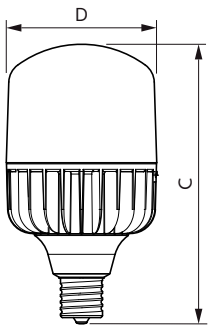

Dimensional drawing

Product	D	C
45HB/LED/850/ND FB 6/1	160 mm	264 mm
45HB/LED/840/ND FB 6/1	160 mm	264 mm
45HB/LED/830/ND FB 6/1	160 mm	264 mm

LED Highbay

Dimensional drawing

Product	D	C
25HB/LED/850/ND FB 6/1	118 mm	209 mm
25HB/LED/840/ND FB 6/1	118 mm	209 mm
25HB/LED/830/ND FB 6/1	118 mm	209 mm

Product	D	C
38HB/LED/850/ND FB 6/1	138 mm	238 mm
38HB/LED/830/ND FB 6/1	138 mm	238 mm
38HB/LED/840/ND FB 6/1	138 mm	238 mm

Product	D	C
65HB/LED/840/ND FB 4/1	141 mm	267 mm
75HB/LED/840/ND FB 4/1	141 mm	267 mm
65HB/LED/850/ND FB 4/1	141 mm	267 mm
75HB/LED/850/ND FB 4/1	141 mm	267 mm

Product	D	C
150HB/LED/750/ND WB DL BB 2/1	211 mm	252 mm
150HB/LED/740/ND NB DL BB 2/1	211 mm	252 mm
150HB/LED/740/ND WB DL BB 2/1	211 mm	252 mm
150HB/LED/750/ND NB DL BB 2/1	211 mm	252 mm
125HB/LED/740/ND NB DL BB 2/1	211 mm	252 mm
100HB/LED/750/ND NB DL BB 2/1	211 mm	252 mm
125HB/LED/750/ND WB DL BB 2/1	211 mm	252 mm
100HB/LED/750/ND WB DL BB 2/1	211 mm	252 mm
100HB/LED/740/ND NB DL BB 2/1	211 mm	252 mm
125HB/LED/750/ND NB DL BB 2/1	211 mm	252 mm
125HB/LED/740/ND WB DL BB 2/1	211 mm	252 mm
100HB/LED/740/ND WB DL BB 2/1	211 mm	252 mm
165HB/LED/840/ND NB UDL 2/1	209.7 mm	245.7 mm
165HB/LED/840/ND WB UDL 2/1	209.7 mm	245.7 mm
165HB/LED/740/ND NB DL 2/1	209.7 mm	245.7 mm