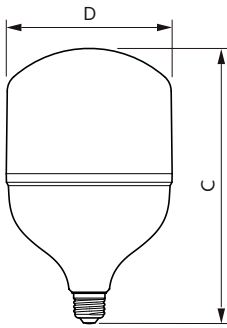

Dimensional drawing

Product	D	C
45HB/LED/850/ND FB 6/1	160 mm	264 mm
45HB/LED/840/ND FB 6/1	160 mm	264 mm
45HB/LED/830/ND FB 6/1	160 mm	264 mm

LED Highbay

Dimensional drawing

Product	D	C
25HB/LED/850/ND FB 6/1	118 mm	209 mm
25HB/LED/840/ND FB 6/1	118 mm	209 mm
25HB/LED/830/ND FB 6/1	118 mm	209 mm

Product	D	C
38HB/LED/850/ND FB 6/1	138 mm	238 mm
38HB/LED/830/ND FB 6/1	138 mm	238 mm
38HB/LED/840/ND FB 6/1	138 mm	238 mm

Product	D	C
65HB/LED/840/ND FB 4/1	141 mm	267 mm
75HB/LED/840/ND FB 4/1	141 mm	267 mm
65HB/LED/850/ND FB 4/1	141 mm	267 mm
75HB/LED/850/ND FB 4/1	141 mm	267 mm

Product	D	C
150HB/LED/750/ND WB DL BB 2/1	211 mm	252 mm
150HB/LED/740/ND NB DL BB 2/1	211 mm	252 mm
150HB/LED/740/ND WB DL BB 2/1	211 mm	252 mm
150HB/LED/750/ND NB DL BB 2/1	211 mm	252 mm
125HB/LED/740/ND NB DL BB 2/1	211 mm	252 mm
100HB/LED/750/ND NB DL BB 2/1	211 mm	252 mm
125HB/LED/750/ND WB DL BB 2/1	211 mm	252 mm
100HB/LED/750/ND WB DL BB 2/1	211 mm	252 mm
100HB/LED/740/ND NB DL BB 2/1	211 mm	252 mm
125HB/LED/750/ND NB DL BB 2/1	211 mm	252 mm
125HB/LED/740/ND WB DL BB 2/1	211 mm	252 mm
100HB/LED/740/ND WB DL BB 2/1	211 mm	252 mm
165HB/LED/840/ND NB UDL 2/1	209.7 mm	245.7 mm
165HB/LED/840/ND WB UDL 2/1	209.7 mm	245.7 mm
165HB/LED/740/ND NB DL 2/1	209.7 mm	245.7 mm