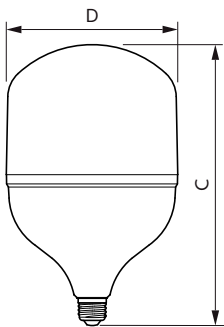

Dimensional drawing

Product	D	C
45HB/LED/850/ND FB 6/1	160 mm	264 mm
45HB/LED/840/ND FB 6/1	160 mm	264 mm
45HB/LED/830/ND FB 6/1	160 mm	264 mm

LED Highbay

Dimensional drawing

Product	D	C
25HB/LED/850/ND FB 6/1	118 mm	209 mm
25HB/LED/840/ND FB 6/1	118 mm	209 mm
25HB/LED/830/ND FB 6/1	118 mm	209 mm

Product	D	C
38HB/LED/850/ND FB 6/1	138 mm	238 mm
38HB/LED/830/ND FB 6/1	138 mm	238 mm
38HB/LED/840/ND FB 6/1	138 mm	238 mm

Product	D	C
65HB/LED/840/ND FB 4/1	141 mm	267 mm
75HB/LED/840/ND FB 4/1	141 mm	267 mm
65HB/LED/850/ND FB 4/1	141 mm	267 mm
75HB/LED/850/ND FB 4/1	141 mm	267 mm

Product	D	C
150HB/LED/750/ND WB DL BB 2/1	211 mm	252 mm
150HB/LED/740/ND NB DL BB 2/1	211 mm	252 mm
150HB/LED/740/ND WB DL BB 2/1	211 mm	252 mm
150HB/LED/750/ND NB DL BB 2/1	211 mm	252 mm
125HB/LED/740/ND NB DL BB 2/1	211 mm	252 mm
100HB/LED/750/ND NB DL BB 2/1	211 mm	252 mm
125HB/LED/750/ND WB DL BB 2/1	211 mm	252 mm
100HB/LED/750/ND WB DL BB 2/1	211 mm	252 mm
100HB/LED/740/ND NB DL BB 2/1	211 mm	252 mm
125HB/LED/750/ND NB DL BB 2/1	211 mm	252 mm
125HB/LED/740/ND WB DL BB 2/1	211 mm	252 mm
100HB/LED/740/ND WB DL BB 2/1	211 mm	252 mm
165HB/LED/840/ND NB UDL 2/1	209.7 mm	245.7 mm
165HB/LED/840/ND WB UDL 2/1	209.7 mm	245.7 mm
165HB/LED/740/ND NB DL 2/1	209.7 mm	245.7 mm