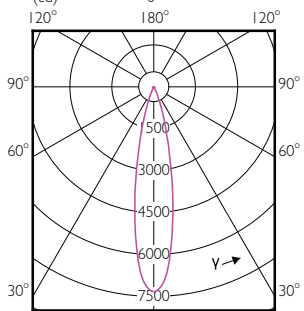

LED PAR38

LED PAR38

LED PAR38

LED PAR38

LED PAR38

Accent Diagrams

PAR38 120V 17-90W 1200lm 8D 3000K E26 D

PAR38 120V 17-120W 25D 3000K E26 D WH