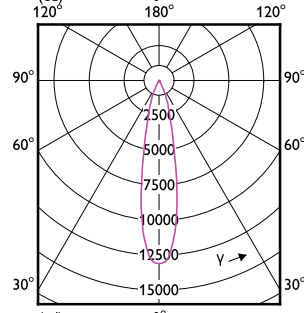

LED PAR38

LED PAR38

LED PAR38

LED PAR38

LED PAR38

Accent Diagrams

PAR38 120V 17-90W 1200lm 8D 3000K E26 D

PAR38 120V 17-120W 25D 3000K E26 D WH