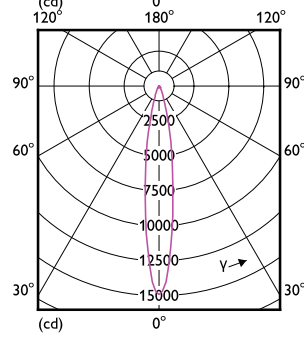

LED PAR38

LED PAR38

LED PAR38

LED PAR38

LED PAR38

Accent Diagrams

PAR38 120V 17-90W 1200lm 8D 3000K E26 D

PAR38 120V 17-120W 25D 3000K E26 D WH