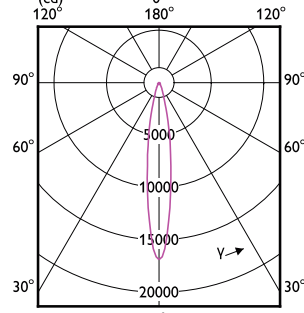

LED PAR38

LED PAR38

LED PAR38

LED PAR38

LED PAR38

Accent Diagrams

PAR38 120V 17-90W 1200lm 8D 3000K E26 D

PAR38 120V 17-120W 25D 3000K E26 D WH