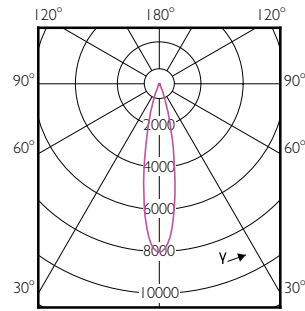

LED PAR38

LED PAR38

LED PAR38

LED PAR38

LED PAR38

Accent Diagrams

PAR38 120V 17-90W 1200lm 8D 3000K E26 D

PAR38 120V 17-120W 25D 3000K E26 D WH