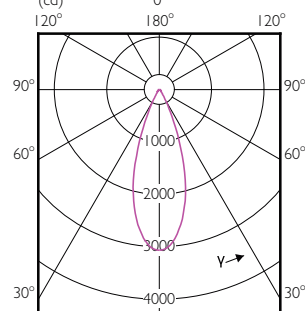

LED PAR38

LED PAR38

LED PAR38

LED PAR38

LED PAR38

Accent Diagrams

PAR38 120V 17-90W 1200lm 8D 3000K E26 D

PAR38 120V 17-120W 25D 3000K E26 D WH