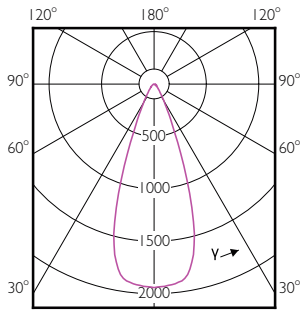

LED PAR38

LED PAR38

LED PAR38

LED PAR38

LED PAR38

Accent Diagrams

PAR38 120V 17-90W 1200lm 8D 3000K E26 D

PAR38 120V 17-120W 25D 3000K E26 D WH