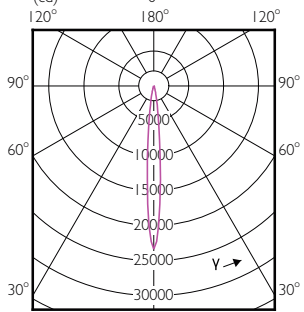

LED PAR38

LED PAR38

LED PAR38

LED PAR38

LED PAR38

Accent Diagrams

PAR38 120V 17-90W 1200lm 8D 3000K E26 D

PAR38 120V 17-120W 25D 3000K E26 D WH