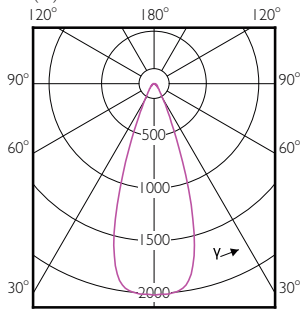

LED PAR38

LED PAR38

LED PAR38

LED PAR38

LED PAR38

Accent Diagrams

PAR38 120V 17-90W 1200lm 8D 3000K E26 D

PAR38 120V 17-120W 25D 3000K E26 D WH