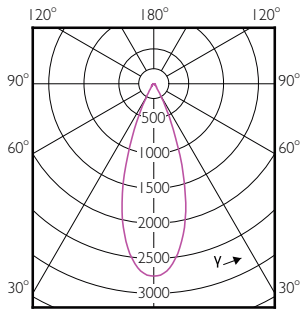

LED PAR38

LED PAR38

LED PAR38

LED PAR38

LED PAR38

Accent Diagrams

PAR38 120V 17-90W 1200lm 8D 3000K E26 D

PAR38 120V 17-120W 25D 3000K E26 D WH