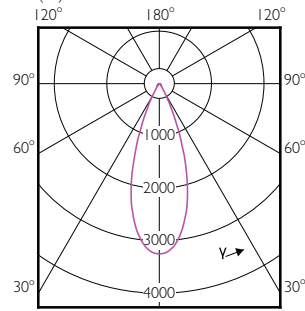

LED PAR38

LED PAR38

LED PAR38

LED PAR38

LED PAR38

Accent Diagrams

PAR38 120V 17-90W 1200lm 8D 3000K E26 D

PAR38 120V 17-120W 25D 3000K E26 D WH