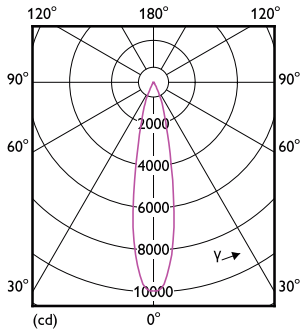

LED PAR38

LED PAR38

LED PAR38

LED PAR38

LED PAR38

Accent Diagrams

PAR38 120V 17-90W 1200lm 8D 3000K E26 D

PAR38 120V 17-120W 25D 3000K E26 D WH