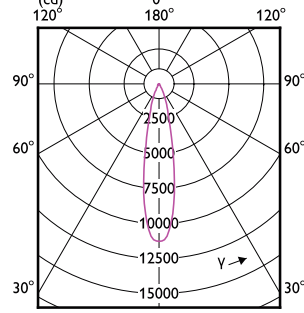

LED PAR38

LED PAR38

LED PAR38

LED PAR38

LED PAR38

Accent Diagrams

PAR38 120V 17-90W 1200lm 8D 3000K E26 D

PAR38 120V 17-120W 25D 3000K E26 D WH