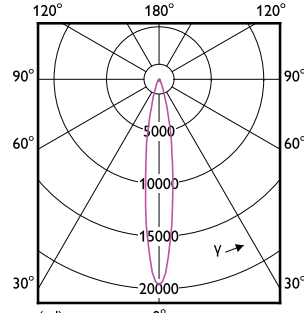

LED PAR38

LED PAR38

LED PAR38

LED PAR38

LED PAR38

Accent Diagrams

PAR38 120V 17-90W 1200lm 8D 3000K E26 D

PAR38 120V 17-120W 25D 3000K E26 D WH