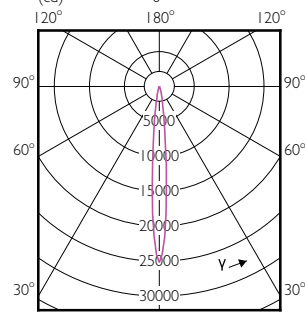

LED PAR38

LED PAR38

LED PAR38

LED PAR38

LED PAR38

Accent Diagrams

PAR38 120V 17-90W 1200lm 8D 3000K E26 D

PAR38 120V 17-120W 25D 3000K E26 D WH