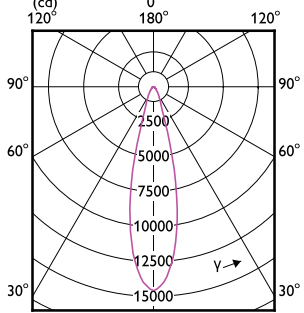

LED PAR38

LED PAR38

LED PAR38

LED PAR38

LED PAR38

Accent Diagrams

PAR38 120V 17-90W 1200lm 8D 3000K E26 D

PAR38 120V 17-120W 25D 3000K E26 D WH