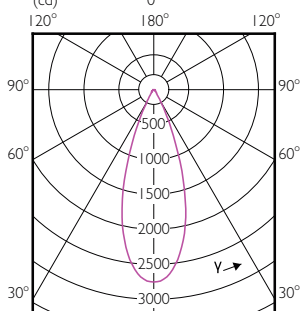

LED PAR38

LED PAR38

LED PAR38

LED PAR38

LED PAR38

Accent Diagrams

PAR38 120V 17-90W 1200lm 8D 3000K E26 D

PAR38 120V 17-120W 25D 3000K E26 D WH