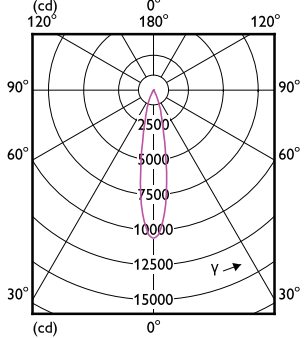

LED PAR38

LED PAR38

LED PAR38

LED PAR38

LED PAR38

Accent Diagrams

PAR38 120V 17-90W 1200lm 8D 3000K E26 D

PAR38 120V 17-120W 25D 3000K E26 D WH