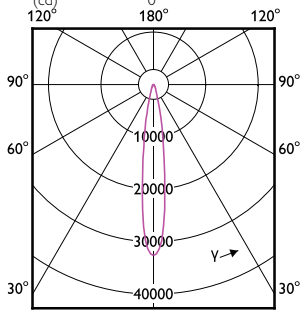

LED PAR38

LED PAR38

LED PAR38

LED PAR38

LED PAR38

Accent Diagrams

PAR38 120V 17-90W 1200lm 8D 3000K E26 D

PAR38 120V 17-120W 25D 3000K E26 D WH