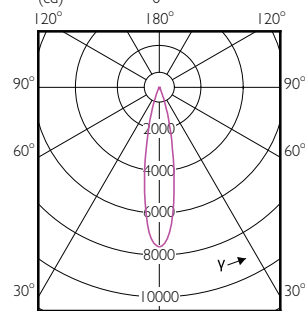

LED PAR38

LED PAR38

LED PAR38

LED PAR38

LED PAR38

Accent Diagrams

PAR38 120V 17-90W 1200lm 8D 3000K E26 D

PAR38 120V 17-120W 25D 3000K E26 D WH