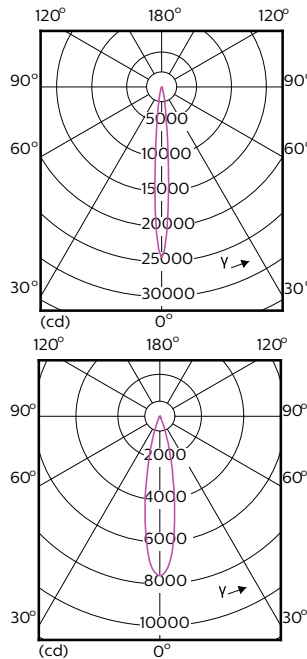

Order Code	Full Product Name	T-Case Maximum (Nom)
534644	25.5PAR30L/PER/830/S15/ND/120-277V 6/1FB	95 °C
534651	25.5PAR30L/PER/830/F25/ND/120-277V 6/1FB	95 °C
534669	25.5PAR30L/PER/930/S15/ND/120-277V 6/1FB	95 °C
534677	25.5PAR30L/PER/930/F25/ND/120-277V 6/1FB	95 °C
534685	23PAR30s/PER/930/S15/ND/120V 6/1FB	94 °C
534693	23PAR30s/PER/930/F25/ND/120V 6/1FB	94 °C
534628	33PAR38/PER/830/S15/DIM/120V B 6/1FB	90 °C
534636	33PAR38/PER/830/F25/DIM/120V B 6/1FB	90 °C