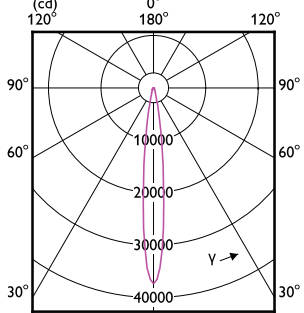

LED PAR38

LED PAR38

LED PAR38

LED PAR38

LED PAR38

Accent Diagrams

PAR38 120V 17-90W 1200lm 8D 3000K E26 D

PAR38 120V 17-120W 25D 3000K E26 D WH