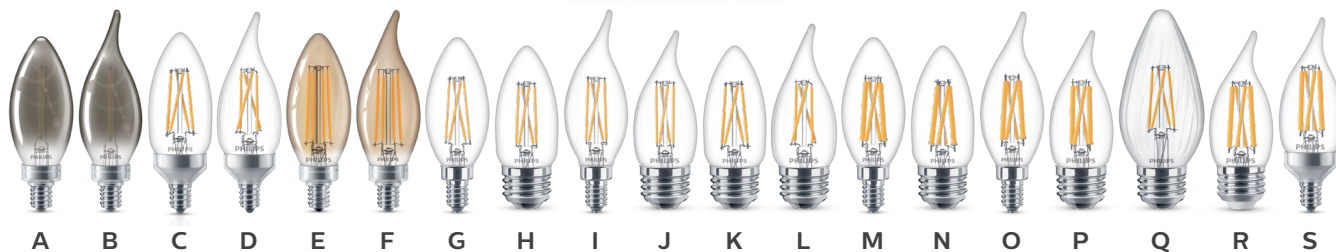

Philips LED Candles and Decorative lamps

Ordering, electrical and technical data (Subject to change without notice)