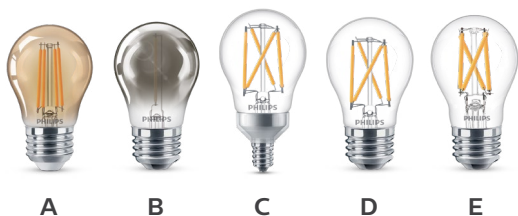

Philips LED Candles and Decorative lamps

Ordering, electrical and technical data (Subject to change without notice)

Product No. (6nc)	Model No. (12nc)	Description	Watts (W)	Lumens (lm)	Base	Volts (V)	CRI (min)	CCT (K)	Lifetime¹ (hrs)	MC/CP²	Material	Finish	Legend	
A15 - 25W equivalent lamps non-dimming														
W	556555	929002260203	3.3A15/VIN/820/E26/CL/GL/DIM 4/1BC T20	3.3	200	E26	120	80	2000	15,000	CP	Glass	Amber	A
W	543165	929002001103	3A15/MOD/840/E26/CL/GL/DIM 4/1BC	3	100	E26	120	80	4000	15,000	CP	Glass	Smokey	B
A15 - 40W equivalent lamps dimming														
W	549378	929002208104	3.8A15/PER/927-922/CL/G/E12/WGX1FB T20	3.8	350	E12	120	90	2700-2200	15,000	MC	Glass	Clear	C
W	549386	929002208304	3.8A15/PER/927-922/CL/G/E26/WGX1FB T20	3.8	350	E26	120	90	2700-2200	15,000	MC	Glass	Clear	D
W	548305	929002209004	5A15/PER/950/CL/G/E26/DIM 1FB T20	5	450	E26	120	90	5000	15000	CP	Glass	Clear	E
A15 - 60W equivalent lamps dimming														
W	549394	929002208404	5.5A15/PER/927-922/CL/G/E12/WGX1FB T20	5.5	500	E12	120	90	2700-2200	15,000	MC	Glass	Clear	C
W	549402	929002208604	5.5A15/PER/927-922/CL/G/E26/WGX1FB T20	5.5	500	E26	120	90	2700-2200	15,000	MC	Glass	Clear	D
W	548313	929002209304	8A15/PER/950/CL/G/E26/DIM 1FB T20	8	800	E26	120	90	5000	15,000	CP	Glass	Clear	E