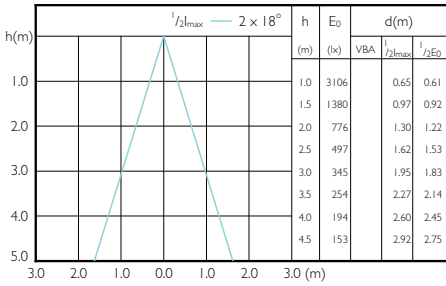

LED PAR38

Beam Diagrams

14-120W E26 PAR38 40D 840 4000K