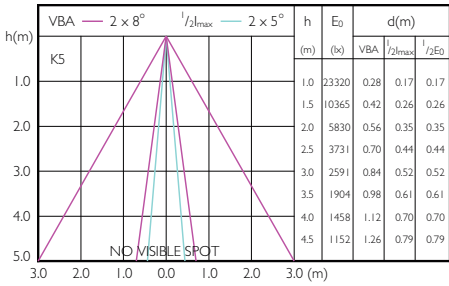

LED PAR38

Beam Diagrams

PAR38_17W_1150lm 8D 2700K_E26