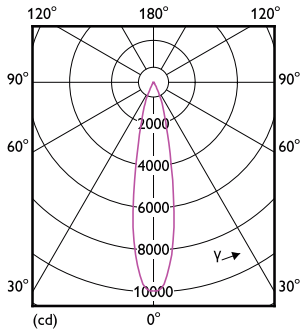

(cd) 0°

LED PAR38

Accent Diagrams