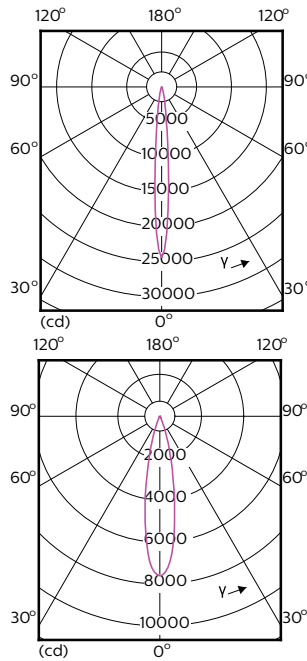

Order Code	Full Product Name	T-Case Maximum (Nom)
534644	25.5PAR30L/PER/830/S15/ND/120-277V 6/1FB	95 °C
534651	25.5PAR30L/PER/830/F25/ND/120-277V 6/1FB	95 °C
534669	25.5PAR30L/PER/930/S15/ND/120-277V 6/1FB	95 °C
534677	25.5PAR30L/PER/930/F25/ND/120-277V 6/1FB	95 °C
534685	23PAR30s/PER/930/S15/ND/120V 6/1FB	94 °C
534693	23PAR30s/PER/930/F25/ND/120V 6/1FB	94 °C
534628	33PAR38/PER/830/S15/DIM/120V B 6/1FB	90 °C
534636	33PAR38/PER/830/F25/DIM/120V B 6/1FB	90 °C