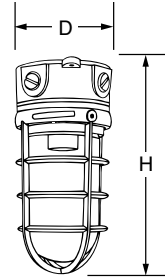

### Ordering guide

Example: VCXL11GC

| Series                                | Wattage                      | Lens  |
|---------------------------------------|------------------------------|---|
| <b>VCXL</b><br>Ceiling 4" box mounted | <b>11</b><br>100W            | <b>GC<sup>1</sup></b><br>Glass globe and cast guard |
| <b>VWXL</b><br>Wall 4" box mounted    | <b>21</b><br>200W            | <b>A<sup>2</sup></b><br>Lexan globe                 |
|                                       | <b>5<sup>1</sup></b><br>60W  |   |
|                                       | <b>10<sup>1</sup></b><br>75W |   |

## VCXL/VWXL

- Complete with 4" die-cast aluminum box, four side and top hole tapped 1/2" NPT (four plugs included).
- Heat and shock resistant glass or polycarbonate globe.
- Sockets are pre-wired with extra long 1/2" stripped leads.
- To use VCXL units with 3/4" conduit use VK Series with VXL13 universal box.
- To use VWXL units with 3/4" conduit, use VW Series with VXL13 universal box.

## Dimensions

**Catalog No.**      **Height (H)**      **Dia. (D)**

|          |         |        |
|----------|---------|--------|
| VCXL11GC | 9-1/8"  | 4-1/4" |
| VCXL21GC | 10-7/8" | 5-1/4" |
| VCXL5A   | 8-5/8"  | 4-1/4" |
| VCXL10A  | 10-3/8" | 5-1/8" |