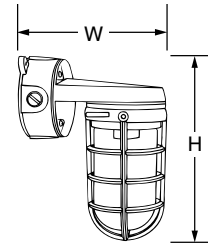

VWXL11GC	9-3/4"	7-1/4"
VWXL21GC	11-3/8"	7-1/2"
VWXL5A	9-1/4"	7-1/8"
VWXL10A	10-7/8"	7-7/16"