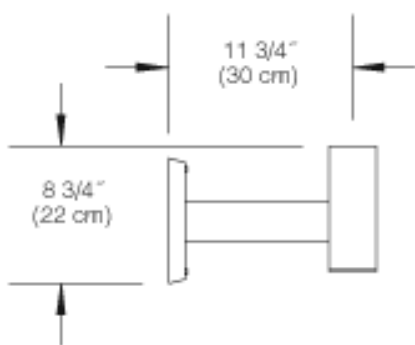

Project: _____

Location: _____

Cat.No: _____

Type: _____

Lamps: _____ Qty: _____

Notes: _____

Ordering Guide

Example: PTW085 A

Product Code	PTW085	Wall Mount
Finish	A	Black
	B	White
	G	Verde
	H	Bronze
	J	Green

* Can only be used with fixtures 22" diameter or less.

Specifications

HOUSING:

6063-T6 Extruded aluminum .

FINISH:

Thermoset polyester powdercoat is electrostatically applied after a five-stage conversion cleaning process and bonded by heat fusion thermosetting. Laboratory tested for superior weatherability and fade resistance in accordance with ASTM B117 specifications. For larger projects where a custom color is required, contact the factory for more information.

WARRANTY:

Three-year limited warranty.

Height :

8 3/4" (22 cm)

Length:

11 3/4" (30 cm)