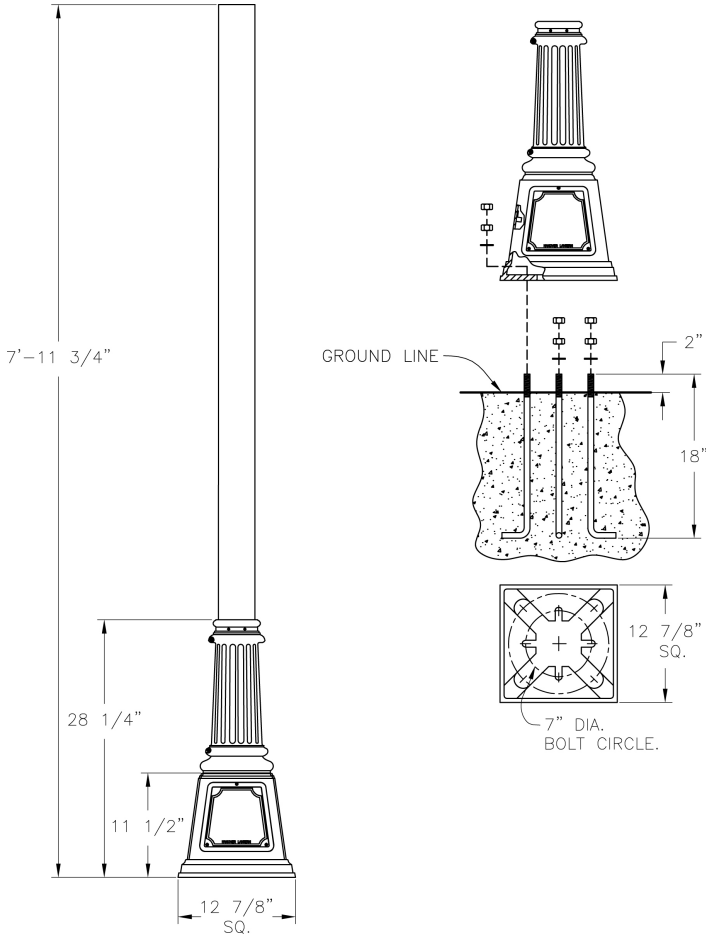

Anchor Base Post (337-) Specification Sheet

Project Name:	Location:	MFG: Hadco
Fixture Type:	Catalog No.:	Qty:

Ordering Guide

Example: 337- 8 ABS B B D

Product Code	337-	Anchor Base Post
Height(s)	8 10 12	(8 ft.) (10 ft.) (12 ft.)
Finish	ABS ACP ARD ASI BLK BRN BRZ FGN GRA IRN RBZ SRT VBZ VCP VGN VTC WBZ WHT	Antique Brass Antique Copper Antique Red Antique Silver Black Brown Bronze Forest Green Granite Ironstone Rustic Bronze Shadow Rust Verde Bronze Verde Copper Verde Vintage Copper Weathered Bronze White
Photoeye (Optional)	B C	120V 208V - 277V
Outlet Location (Optional)	B T	4" from Top of Base 12" from Top of Pole
Outlet Options (Optional)	D G	Standard Duplex GFI Duplex

Specifications

OUTLET:

GFI Duplex Outlet has dual-function indicator light, universal metal weatherproof cover. Weatherproof while in use. Heavy-duty all-metal construction. Lockable security cover. Meets NEC 406.9 (B). Weather resistant. Standard Duplex Outlet has universal metal weatherproof cover. Weatherproof while in use. Heavy-duty all-metal construction. Lockable security cover. Meets NEC 406.9 (B). Weather resistant.

WARRANTY:

Three-year limited warranty.

Tenon/Top:

3" O.D.

Bolt Circle:

7" dia.

Anchor Rods:

Anchor Base Post (337-) Specification Sheet

Project Name:	Location:	MFG: Hadco
Fixture Type:	Catalog No.:	Qty:

(4) 1/2" dia. x 18" long zinc plated steel

Base Dimensions:

12 7/8" sq. x 11 1/2"

Shaft:

4" Straight

Wall Thickness:

.125"