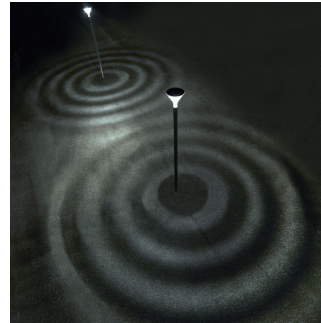

Metronomis LED Torch

Product details

OPDP_BDS650i_0045-Detail
photo

OPDP_BDS650i_0047-Detail
photo

OPDP_BDS650i_0049-Detail
photo

OPDP_BDS650i_0051-Detail
photo