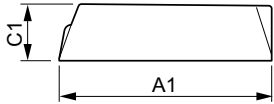

PrimaVision BasePerform

Versions

HID-PV Xt 45 & 60 CPO Q

HID-PV Xt 90 CPO Q

HID-PV Base 150 SON Q

Dimensional drawing

Product	D1	C1	A1	A2	B1	B2
HID-PV Base HID-PV Base 150 SON/CDO Q 220-240V	4.5 mm	40.0 mm	150.0 mm	133.6 mm	90.0 mm	70.0 mm
HID-PV Base HID-PV Base 100 SON/CDO Q 220-240V	4.5 mm	40.0 mm	150.0 mm	133.6 mm	90.0 mm	70.0 mm