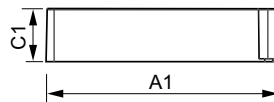

PrimaVision BasePerform

Versions

HID-PV Xt 45 & 60 CPO Q

HID-PV Xt 90 CPO Q

HID-PV Base 150 SON Q

Dimensional drawing

Product	D1	C1	A1	A2	B1	B2
HID-PV Base HID-PV Base 150 SON/CDO Q 220-240V	4.5 mm	40.0 mm	150.0 mm	133.6 mm	90.0 mm	70.0 mm
HID-PV Base HID-PV Base 100 SON/CDO Q 220-240V	4.5 mm	40.0 mm	150.0 mm	133.6 mm	90.0 mm	70.0 mm