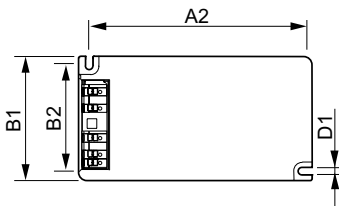

PrimaVision BasePerform

Versions

HID-PV Xt 45 & 60 CPO Q

HID-PV Xt 90 CPO Q

HID-PV Base 150 SON Q

Dimensional drawing

Product	D1	C1	A1	A2	B1	B2
HID-PV Base HID-PV Base 150 SON/CDO Q 220-240V	4.5 mm	40.0 mm	150.0 mm	133.6 mm	90.0 mm	70.0 mm
HID-PV Base HID-PV Base 100 SON/CDO Q 220-240V	4.5 mm	40.0 mm	150.0 mm	133.6 mm	90.0 mm	70.0 mm

Product	D1	C1	A1	A2	B1	B2
HID-PV Base HID-PV Base 50 SON C3 220-240V	4.5 mm	32.0 mm	141.0 mm	128.5 mm	75.0 mm	63.7 mm
HID-PV Base HID-PV Base 70 SON C3 220-240V	4.5 mm	32.0 mm	141.0 mm	128.5 mm	75.0 mm	63.7 mm