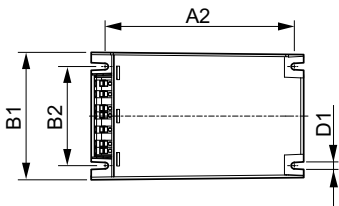

PrimaVision BasePerform

Versions

HID-PV Xt 45 & 60 CPO Q

HID-PV Xt 90 CPO Q

HID-PV Base 150 SON Q

Dimensional drawing

Product	D1	C1	A1	A2	B1	B2
HID-PV Base HID-PV Base 150 SON/CDO Q 220-240V	4.5 mm	40.0 mm	150.0 mm	133.6 mm	90.0 mm	70.0 mm
HID-PV Base HID-PV Base 100 SON/CDO Q 220-240V	4.5 mm	40.0 mm	150.0 mm	133.6 mm	90.0 mm	70.0 mm

Product	D1	C1	A1	A2	B1	B2
HID-PV Base HID-PV Base 50 SON C3 220-240V	4.5 mm	32.0 mm	141.0 mm	128.5 mm	75.0 mm	63.7 mm
HID-PV Base HID-PV Base 70 SON C3 220-240V	4.5 mm	32.0 mm	141.0 mm	128.5 mm	75.0 mm	63.7 mm