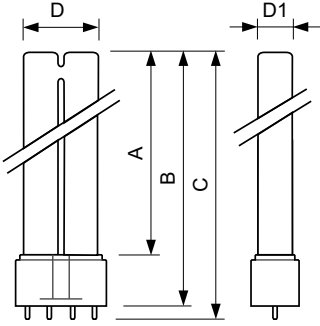

Product Description

MASTER PL-L 4 Pin

Energy-saving compact fluorescent lamps Compact long-arc low-pressure mercury discharge lamp Envelope consists of 2 parallel fluorescent tubes

Benefits

Features

Application

Warnings and Safety

Versions

MASTER PL-L 4 Pin

Dimensional drawing

Product
MASTER PL-L 55W/865/4P 1CT/25
MASTER PL-L 36W/840/4P 1CT/25
MASTER PL-L 24W/830/4P 1CT/25
MASTER PL-L 24W/840/4P 1CT/25
MASTER PL-L 24W/865/4P 1CT/25
MASTER PL-L 80W/840/4P 1CT/25
MASTER PL-L 40W/840/4P 1CT/25
MASTER PL-L 40W/830/4P 1CT/25
MASTER PL-L 18W/830/4P 1CT/25
MASTER PL-L 80W/830/4P 1CT/25
MASTER PL-L 36W/865/4P 1CT/25
MASTER PL-L 55W/830/4P 1CT/25
MASTER PL-L 55W/840/4P 1CT/25
MASTER PL-L 18W/865/4P 1CT/25
MASTER PL-L 18W/840/4P 1CT/25
MASTER PL-L 36W/830/4P 1CT/25

Temperature

Design Temperature (Nom)	30 °C
--------------------------	-------

Approval and Application

Order Code	Full Product Name	Energy Consumption kWh/1000 h (EEL)	Energy Efficiency Label
70668340	MASTER PL-L 18W/830/4P 1CT/25	20 kWh	A
70669040	MASTER PL-L 18W/840/4P 1CT/25	20 kWh	A
63514340	MASTER PL-L 18W/865/4P 1CT/25	20 kWh	A
70671340	MASTER PL-L 24W/830/4P 1CT/25	26 kWh	A
70672040	MASTER PL-L 24W/840/4P 1CT/25	26 kWh	A
63517440	MASTER PL-L 24W/865/4P 1CT/25	26 kWh	A
70674440	MASTER PL-L 36W/830/4P 1CT/25	40 kWh	A
70675140	MASTER PL-L 36W/840/4P 1CT/25	40 kWh	A
63520440	MASTER PL-L 36W/865/4P 1CT/25	40 kWh	A
61094240	MASTER PL-L 40W/830/4P 1CT/25	44 kWh	A+
61097340	MASTER PL-L 40W/840/4P 1CT/25	44 kWh	A+
61541140	MASTER PL-L 55W/830/4P 1CT/25	61 kWh	A
61542840	MASTER PL-L 55W/840/4P 1CT/25	61 kWh	A
26170040	MASTER PL-L 55W/865/4P 1CT/25	61 kWh	A
86708740	MASTER PL-L 80W/830/4P 1CT/25	88 kWh	A
86712440	MASTER PL-L 80W/840/4P 1CT/25	88 kWh	A