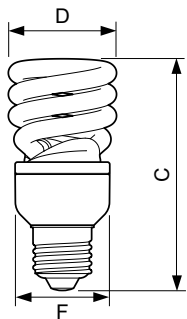

### Dimensional drawing

Product	D (max)	C (max)	F (max)
EconomyTwister 15W WW E27 220-240V 1PF/6	51.5 mm	107.5 mm	42.5 mm
EconomyTwister 15W CDL E27 1PF/6	51.5 mm	107.5 mm	42.5 mm

## Dimensional drawing

Product	D (max)	C (max)	F (max)
EconomyTwister 12W WW E27 220-240V 1PF/6	47.5 mm	94 mm	40.5 mm
EconomyTwister 12W CDL E27 1PF/6	47.5 mm	94 mm	40.5 mm

Product	D (max)	C (max)	F (max)
EconomyTwister 20W CDL E27 1PF/6	56.5 mm	111.5 mm	47 mm
EconomyTwister 20W WW E27 220-240V 1PF/6	56.5 mm	111.5 mm	47 mm