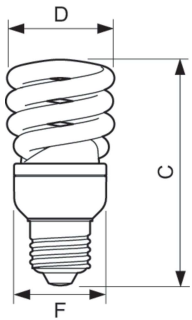

Versions

Dimensional drawing

Product	D (max)	C (max)	F (max)
EconomyTwister 12W CDL E27 1PF/6	47.5 mm	94 mm	40.5 mm
EconomyTwister 12W WW E27 220-240V 1PF/6	47.5 mm	94 mm	40.5 mm

Product	D (max)	C (max)	F (max)
EconomyTwister 15W CDL E27 1PF/6	51.5 mm	107.5 mm	42.5 mm

Economy Twister

Dimensional drawing

Product	D (max)	C (max)	F (max)
EconomyTwister 20W CDL E27 1PF/6	56.5 mm	111.5 mm	47 mm
EconomyTwister 20W WW E27 220-240V 1PF/6	56.5 mm	111.5 mm	47 mm

Product	D (max)	C (max)	F (max)
EconomyTwister 23W CDL E27 1PF/6	61.5 mm	118.5 mm	50.5 mm