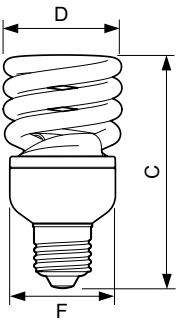

### Dimensional drawing

Product	D (max)	C (max)	F (max)
EconomyTwister 15W WW E27 220-240V 1PF/6	51.5 mm	107.5 mm	42.5 mm
EconomyTwister 15W CDL E27 1PF/6	51.5 mm	107.5 mm	42.5 mm

## Dimensional drawing

Product	D (max)	C (max)	F (max)
EconomyTwister 12W WW E27 220-240V 1PF/6	47.5 mm	94 mm	40.5 mm
EconomyTwister 12W CDL E27 1PF/6	47.5 mm	94 mm	40.5 mm

Product	D (max)	C (max)	F (max)
EconomyTwister 20W CDL E27 1PF/6	56.5 mm	111.5 mm	47 mm
EconomyTwister 20W WW E27 220-240V 1PF/6	56.5 mm	111.5 mm	47 mm