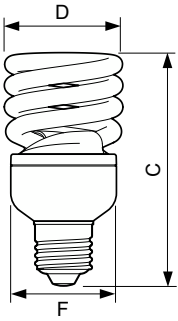

Versions

Dimensional drawing

Product	D (max)	C (max)	F (max)
EconomyTwister 12W CDL E27 1PF/6	47.5 mm	94 mm	40.5 mm
EconomyTwister 12W WW E27 220-240V 1PF/6	47.5 mm	94 mm	40.5 mm

Product	D (max)	C (max)	F (max)
EconomyTwister 15W CDL E27 1PF/6	51.5 mm	107.5 mm	42.5 mm

Economy Twister

Dimensional drawing

Product	D (max)	C (max)	F (max)
EconomyTwister 20W CDL E27 1PF/6	56.5 mm	111.5 mm	47 mm
EconomyTwister 20W WW E27 220-240V 1PF/6	56.5 mm	111.5 mm	47 mm

Product	D (max)	C (max)	F (max)
EconomyTwister 23W CDL E27 1PF/6	61.5 mm	118.5 mm	50.5 mm