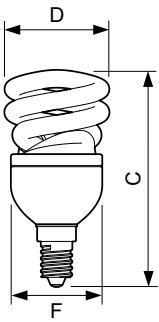

Versions

Dimensional drawing

Product	D (max)	C (max)	F (max)
EconomyTwister 12W CDL E27 1PF/6	47.5 mm	94 mm	40.5 mm
EconomyTwister 12W WW E27 220-240V 1PF/6	47.5 mm	94 mm	40.5 mm

Product	D (max)	C (max)	F (max)
EconomyTwister 15W CDL E27 1PF/6	51.5 mm	107.5 mm	42.5 mm

Economy Twister

Dimensional drawing

Product	D (max)	C (max)	F (max)
EconomyTwister 20W CDL E27 1PF/6	56.5 mm	111.5 mm	47 mm
EconomyTwister 20W WW E27 220-240V 1PF/6	56.5 mm	111.5 mm	47 mm

Product	D (max)	C (max)	F (max)
EconomyTwister 23W CDL E27 1PF/6	61.5 mm	118.5 mm	50.5 mm