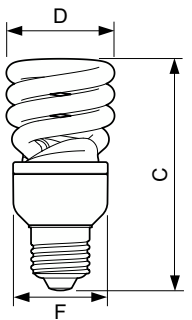

Versions

Dimensional drawing

Product	D (max)	C (max)	F (max)
EconomyTwister 12W CDL E27 1PF/6	47.5 mm	94 mm	40.5 mm
EconomyTwister 12W WW E27 220-240V 1PF/6	47.5 mm	94 mm	40.5 mm

Product	D (max)	C (max)	F (max)
EconomyTwister 15W CDL E27 1PF/6	51.5 mm	107.5 mm	42.5 mm

Economy Twister

Dimensional drawing

Product	D (max)	C (max)	F (max)
EconomyTwister 20W CDL E27 1PF/6	56.5 mm	111.5 mm	47 mm
EconomyTwister 20W WW E27 220-240V 1PF/6	56.5 mm	111.5 mm	47 mm

Product	D (max)	C (max)	F (max)
EconomyTwister 23W CDL E27 1PF/6	61.5 mm	118.5 mm	50.5 mm