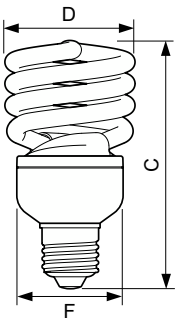

Versions

Dimensional drawing

Product	D (max)	C (max)	F (max)
EconomyTwister 12W CDL E27 1PF/6	47.5 mm	94 mm	40.5 mm
EconomyTwister 12W WW E27 220-240V 1PF/6	47.5 mm	94 mm	40.5 mm

Product	D (max)	C (max)	F (max)
EconomyTwister 15W CDL E27 1PF/6	51.5 mm	107.5 mm	42.5 mm

Economy Twister

Dimensional drawing

Product	D (max)	C (max)	F (max)
EconomyTwister 20W CDL E27 1PF/6	56.5 mm	111.5 mm	47 mm
EconomyTwister 20W WW E27 220-240V 1PF/6	56.5 mm	111.5 mm	47 mm

Product	D (max)	C (max)	F (max)
EconomyTwister 23W CDL E27 1PF/6	61.5 mm	118.5 mm	50.5 mm