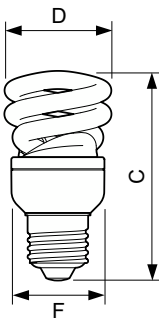

Versions

Dimensional drawing

Product	D (max)	C (max)	F (max)
EconomyTwister 12W CDL E27 1PF/6	47.5 mm	94 mm	40.5 mm
EconomyTwister 12W WW E27 220-240V 1PF/6	47.5 mm	94 mm	40.5 mm

Product	D (max)	C (max)	F (max)
EconomyTwister 15W CDL E27 1PF/6	51.5 mm	107.5 mm	42.5 mm

Economy Twister

Dimensional drawing

Product	D (max)	C (max)	F (max)
EconomyTwister 20W CDL E27 1PF/6	56.5 mm	111.5 mm	47 mm
EconomyTwister 20W WW E27 220-240V 1PF/6	56.5 mm	111.5 mm	47 mm

Product	D (max)	C (max)	F (max)
EconomyTwister 23W CDL E27 1PF/6	61.5 mm	118.5 mm	50.5 mm

Product	D (max)	C (max)	F (max)
EconomyTwister 8W CDL E14 220-240V 1PF/6	47.5 mm	96.5 mm	40.5 mm

Product	D (max)	C (max)	F (max)
EconomyTwister 8W CDL E27 220-240V 1PF/6	47.5 mm	86.5 mm	40.5 mm

Economy Twister