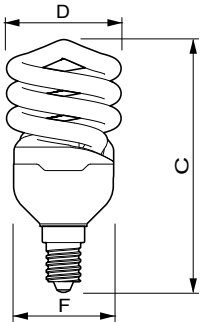

Economy Twister

Dimensional drawing

Product	D (max)	C (max)	F (max)
EconomyTwister 12W CDL E14 1PF/6	47.5 mm	104 mm	40.5 mm
EconomyTwister 12W WW E14 220-240V 1PF/6	47.5 mm	104 mm	40.5 mm

General Information	
Rated Lifetime (Hours)	6,000 hour(s)
Switching Cycle	6,000
Nominal lifetime	6,000 hour(s)
Light Technical	
LLMF At End Of Nominal Lifetime (Nom)	70 %
Operating and Electrical	
Warm-up time to 60% light	5-40 s s
Input Frequency	50 or 60 Hz
Line Frequency	50 or 60 Hz
Voltage (Nom)	220-240 V
Starting Time (Nom)	0.3 s
Controls and Dimming	
Dimmable	No
Mechanical and Housing	
Bulb Shape	Spiral

General Information

Order Code	Full Product Name	Cap-Base
21705300	EconomyTwister 12W WW E14 220-240V 1PF/6	E14
40615200	EconomyTwister 12W CDL E14 1PF/6	E14
40612100	EconomyTwister 8W CDL E27 220-240V 1PF/6	E27
21703900	EconomyTwister 12W WW E27 220-240V 1PF/6	E27
40614500	EconomyTwister 12W CDL E27 1PF/6	E27
21707700	EconomyTwister 15W CDL E27 1PF/6	E27
68008600	EconomyTwister 20W WW E27 220-240V 1PF/6	E27
67939400	EconomyTwister 20W CDL E27 1PF/6	E27
21715200	EconomyTwister 23W CDL E27 1PF/6	E27
40613800	EconomyTwister 8W CDL E14 220-240V 1PF/6	E14

Light Technical (1/2)

Order Code	Full Product Name	Chromaticity		Color Designation	Correlated
		Coordinate X (Nom)	Coordinate Y (Nom)		Color Temperature (Nom)
21705300	EconomyTwister 12W WW E14 220-240V 1PF/6	463	420	Warm White (WW)	2700 K
40615200	EconomyTwister 12W CDL E14 1PF/6	313	337	Cool Daylight	6500 K
40612100	EconomyTwister 8W CDL E27 220-240V 1PF/6	313	337	Cool Daylight	6500 K

Order Code	Full Product Name	Chromaticity		Color Designation	Correlated
		Coordinate X (Nom)	Coordinate Y (Nom)		Color Temperature (Nom)
21703900	EconomyTwister 12W WW E27 220-240V 1PF/6	463	420	Warm White (WW)	2700 K
40614500	EconomyTwister 12W CDL E27 1PF/6	313	337	Cool Daylight	6500 K
21707700	EconomyTwister 15W CDL E27 1PF/6	313	337	Cool Daylight	6500 K