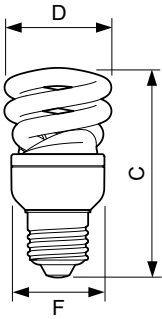

Economy Twister

Dimensional drawing

Product	D (max)	C (max)	F (max)
EconomyTwister 8W CDL E27 220-240V 1PF/6	47.5 mm	86.5 mm	40.5 mm
EconomyTwister 8W WW E27 220-240V 1PF/6	47.5 mm	86.5 mm	40.5 mm

Product	D (max)	C (max)	F (max)
EconomyTwister 12W CDL E14 1PF/6	47.5 mm	104 mm	40.5 mm
EconomyTwister 12W WW E14 220-240V 1PF/6	47.5 mm	104 mm	40.5 mm

Approval and Application

Energy Efficiency Label (EEL) A

Controls and Dimming

Dimmable No

Operating and Electrical

Input Frequency 50 or 60 Hz

Voltage (Nom) 220-240 V

Starting Time (Nom) 0.3 s

Warm Up Time To 60% Light (Max) 40 s

Warm Up Time To 60% Light (Min) 5 s

General Information

Nominal Lifetime (Nom) 6000 h

Rated Lifetime (Hours) 6000 h

Switching Cycle 6000X

Light Technical

Llmf At End Of Nominal Lifetime (Nom) 70 %

Lumen Maintenance 2000 h (Nom) 88 %

Mechanical and Housing

Bulb Shape Spiral

Approval and Application

Order Code	Full Product Name	Energy Consumption kWh/1000 h	Mercury (Hg) Content (Max)
21699500	EconomyTwister 8W WW E27 220-240V 1PF/6	8 kWh	2.0 mg
40612100	EconomyTwister 8W CDL E27 220-240V 1PF/6	8 kWh	2.0 mg
21703900	EconomyTwister 12W WW E27 220-240V 1PF/6	12 kWh	2.0 mg
40614500	EconomyTwister 12W CDL E27 1PF/6	12 kWh	2.0 mg
21709100	EconomyTwister 15W WW E27 220-240V 1PF/6	15 kWh	2 mg
21707700	EconomyTwister 15W CDL E27 1PF/6	15 kWh	2 mg
68008600	EconomyTwister 20W WW E27 220-240V 1PF/6	20 kWh	2 mg
67939400	EconomyTwister 20W CDL E27 1PF/6	20 kWh	2 mg
21701500	EconomyTwister 8W WW E14 220-240V 1PF/6	8 kWh	2.0 mg
40613800	EconomyTwister 8W CDL E14 220-240V 1PF/6	8 kWh	2.0 mg
21705300	EconomyTwister 12W WW E14 220-240V 1PF/6	12 kWh	2.0 mg
40615200	EconomyTwister 12W CDL E14 1PF/6	12 kWh	2.0 mg
21717600	EconomyTwister 23W WW E27 220-240V 1PF/6	23 kWh	2.5 mg
21715200	EconomyTwister 23W CDL E27 1PF/6	23 kWh	2.5 mg

Operating and Electrical