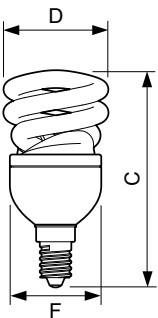

### Dimensional drawing

Product	D (max)	C (max)	F (max)
EconomyTwister 15W WW E27 220-240V 1PF/6	51.5 mm	107.5 mm	42.5 mm
EconomyTwister 15W CDL E27 1PF/6	51.5 mm	107.5 mm	42.5 mm

## Dimensional drawing

Product	D (max)	C (max)	F (max)
EconomyTwister 12W WW E27 220-240V 1PF/6	47.5 mm	94 mm	40.5 mm
EconomyTwister 12W CDL E27 1PF/6	47.5 mm	94 mm	40.5 mm

Product	D (max)	C (max)	F (max)
EconomyTwister 20W CDL E27 1PF/6	56.5 mm	111.5 mm	47 mm
EconomyTwister 20W WW E27 220-240V 1PF/6	56.5 mm	111.5 mm	47 mm