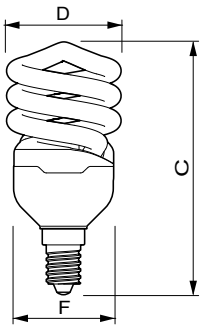

Economy Twister

Dimensional drawing

Product	D (max)	C (max)	F (max)
EconomyTwister 8W CDL E27 220-240V 1PF/6	47.5 mm	86.5 mm	40.5 mm
EconomyTwister 8W WW E27 220-240V 1PF/6	47.5 mm	86.5 mm	40.5 mm

Product	D (max)	C (max)	F (max)
EconomyTwister 12W CDL E14 1PF/6	47.5 mm	104 mm	40.5 mm
EconomyTwister 12W WW E14 220-240V 1PF/6	47.5 mm	104 mm	40.5 mm

Approval and Application

Energy Efficiency Label (EEL) A

Controls and Dimming

Dimmable No

Operating and Electrical

Input Frequency 50 or 60 Hz

Voltage (Nom) 220-240 V

Starting Time (Nom) 0.3 s

Warm Up Time To 60% Light (Max) 40 s

Warm Up Time To 60% Light (Min) 5 s

General Information

Nominal Lifetime (Nom) 6000 h

Rated Lifetime (Hours) 6000 h

Switching Cycle 6000X

Light Technical

Llmf At End Of Nominal Lifetime (Nom) 70 %

Lumen Maintenance 2000 h (Nom) 88 %

Mechanical and Housing

Bulb Shape Spiral

Approval and Application

Order Code	Full Product Name	Energy Consumption kWh/1000 h	Mercury (Hg) Content (Max)
21699500	EconomyTwister 8W WW E27 220-240V 1PF/6	8 kWh	2.0 mg
40612100	EconomyTwister 8W CDL E27 220-240V 1PF/6	8 kWh	2.0 mg
21703900	EconomyTwister 12W WW E27 220-240V 1PF/6	12 kWh	2.0 mg
40614500	EconomyTwister 12W CDL E27 1PF/6	12 kWh	2.0 mg
21709100	EconomyTwister 15W WW E27 220-240V 1PF/6	15 kWh	2 mg
21707700	EconomyTwister 15W CDL E27 1PF/6	15 kWh	2 mg
68008600	EconomyTwister 20W WW E27 220-240V 1PF/6	20 kWh	2 mg
67939400	EconomyTwister 20W CDL E27 1PF/6	20 kWh	2 mg
21701500	EconomyTwister 8W WW E14 220-240V 1PF/6	8 kWh	2.0 mg
40613800	EconomyTwister 8W CDL E14 220-240V 1PF/6	8 kWh	2.0 mg
21705300	EconomyTwister 12W WW E14 220-240V 1PF/6	12 kWh	2.0 mg
40615200	EconomyTwister 12W CDL E14 1PF/6	12 kWh	2.0 mg
21717600	EconomyTwister 23W WW E27 220-240V 1PF/6	23 kWh	2.5 mg
21715200	EconomyTwister 23W CDL E27 1PF/6	23 kWh	2.5 mg

Operating and Electrical