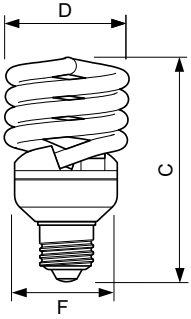

Dimensional drawing

Product	D (max)	C (max)	F (max)
UAE Essential Tornado 23W CDL E27 1CT/12	61.5 mm	118.5 mm	50.5 mm
Economy Twister 23W CDL E27 HV 1PF/12	61.0 mm	112 mm	50.5 mm
EconomyTwister 23W WW E27 220-240V 1PF/6	61.5 mm	118.5 mm	50.5 mm
EconomyTwister 23W CDL E27 1PF/6	61.5 mm	118.5 mm	50.5 mm

Economy Twister

Dimensional drawing

Product	D (max)	C (max)	F (max)
Economy Twister 23W CDL E27 HV 1PF/12	61.0 mm	112 mm	50.5 mm

Product	D (max)	C (max)	F (max)
EconomyTwister 12W CDL E14 1PF/6	47.5 mm	104 mm	40.5 mm
EconomyTwister 12W WW E14 220-240V 1PF/6	47.5 mm	104 mm	40.5 mm