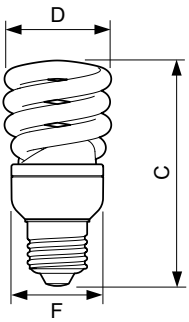

Dimensional drawing

Product	D (max)	C (max)	F (max)
UAE Essential Tornado 23W CDL E27 1CT/12	61.5 mm	118.5 mm	50.5 mm
Economy Twister 23W CDL E27 HV 1PF/12	61.0 mm	112 mm	50.5 mm
EconomyTwister 23W WW E27 220-240V 1PF/6	61.5 mm	118.5 mm	50.5 mm
EconomyTwister 23W CDL E27 1PF/6	61.5 mm	118.5 mm	50.5 mm

Economy Twister

Dimensional drawing

Product	D (max)	C (max)	F (max)
Economy Twister 23W CDL E27 HV 1PF/12	61.0 mm	112 mm	50.5 mm

Product	D (max)	C (max)	F (max)
EconomyTwister 12W CDL E14 1PF/6	47.5 mm	104 mm	40.5 mm
EconomyTwister 12W WW E14 220-240V 1PF/6	47.5 mm	104 mm	40.5 mm

Product	D (max)	C (max)	F (max)
EconomyTwister 8W CDL E14 220-240V 1PF/6	47.5 mm	96.5 mm	40.5 mm
EconomyTwister 8W WW E14 220-240V 1PF/6	47.5 mm	96.5 mm	40.5 mm

Product	D (max)	C (max)	F (max)
EconomyTwister 20W CDL E27 1PF/6	56.5 mm	111.5 mm	47 mm
EconomyTwister 20W WW E27 220-240V 1PF/6	56.5 mm	111.5 mm	47 mm

Economy Twister

Dimensional drawing

Product	D (max)	C (max)	F (max)
EconomyTwister 15W CDL E27 1PF/6	51.5 mm	107.5 mm	42.5 mm
EconomyTwister 15W WW E27 220-240V 1PF/6	51.5 mm	107.5 mm	42.5 mm

Product	D (max)	C (max)	F (max)
EconomyTwister 12W CDL E27 1PF/6	47.5 mm	94 mm	40.5 mm
EconomyTwister 12W WW E27 220-240V 1PF/6	47.5 mm	94 mm	40.5 mm