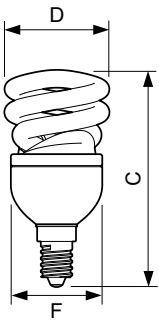

Dimensional drawing

Product	D (max)	C (max)	F (max)
UAE Essential Tornado 23W CDL E27 1CT/12	61.5 mm	118.5 mm	50.5 mm
Economy Twister 23W CDL E27 HV 1PF/12	61.0 mm	112 mm	50.5 mm
EconomyTwister 23W WW E27 220-240V 1PF/6	61.5 mm	118.5 mm	50.5 mm
EconomyTwister 23W CDL E27 1PF/6	61.5 mm	118.5 mm	50.5 mm

Economy Twister

Dimensional drawing

Product	D (max)	C (max)	F (max)
Economy Twister 23W CDL E27 HV 1PF/12	61.0 mm	112 mm	50.5 mm

Product	D (max)	C (max)	F (max)
EconomyTwister 12W CDL E14 1PF/6	47.5 mm	104 mm	40.5 mm
EconomyTwister 12W WW E14 220-240V 1PF/6	47.5 mm	104 mm	40.5 mm