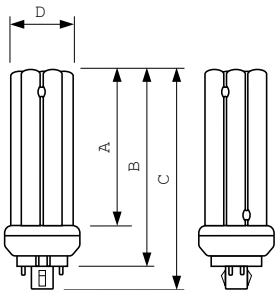

Versions

32W, GX24q-3, 4P

42W, GX24q-4, 4P

Dimensional drawing

Product	D (max)	B (max)	C (max)
PL-T 32W/830/XEW/A/4P/ALTO 27W	41.0 mm	123.0 mm	138.7 mm
PL-T 32W/835/XEW/A/4P/ALTO 27W	41.0 mm	123.0 mm	138.7 mm