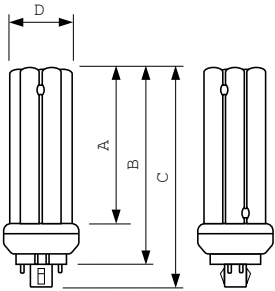

Application

- Ideal for applications requiring maximum energy savings

PL-T Triple 4-Pin Base Energy Advantage

Versions

32W, GX24q-3, 4P

42W, GX24q-4, 4P

Dimensional drawing

Product	D (max)	B (max)	C (max)
PL-T 32W/830/XEW/A/4P/ALTO 27W	41.0 mm	123.0 mm	138.7 mm
PL-T 32W/835/XEW/A/4P/ALTO 27W	41.0 mm	123.0 mm	138.7 mm