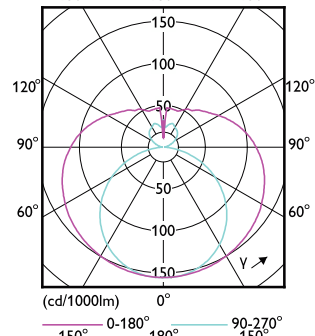

CorePro LEDtube EM/Mains T8