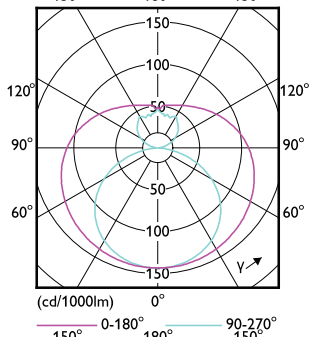

CorePro LEDtube EM/Mains T8