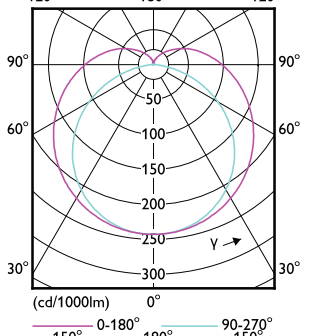

CorePro LEDtube EM/Mains T8