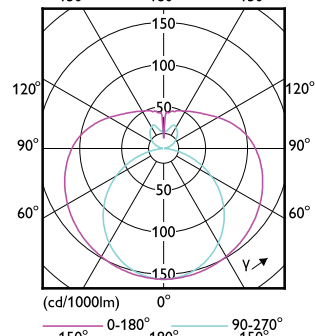

CorePro LEDtube EM/Mains T8