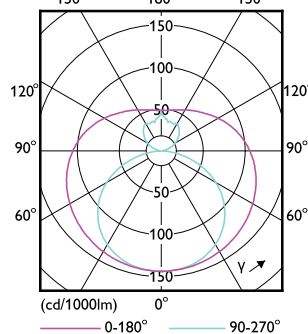

CorePro LEDtube EM/Mains T8

Order Code	Full Product Name	Ambient temperature range	T-Case Maximum (Nom)
929003547308	CorePro LEDtube 600mm 8W 865 T8 AP I	-20 to +45 °C	50 °C

Order Code	Full Product Name	Ambient temperature range	T-Case Maximum (Nom)
929003577232	CorePro LEDtube 1200mm 15.5W 830 T8	-20 °C to 45 °C	60 °C

Approval and Application

Order Code	Full Product Name	Energy Consumption kWh/1000 h
929002998802	CorePro LEDtube 1800mm 21W 840 T8	21 kWh
929003561802	CorePro LEDtube 1800mm 21W 865 T8	21 kWh
929003584702	CorePro LEDtube 1800mm 21W830 T8	21 kWh
929001875002	CorePro LEDtube 1500mm HO 24W 865 T8	24 kWh
929001875102	CorePro LEDtube 1500mm HO 24W 840 T8	24 kWh
929003519708	CorePro LEDtube 1200mm 15.5W 840 T8 AP I	-
929003519808	CorePro LEDtube 1200mm 15.5W 865 T8 AP I	-
929003520108	CorePro LEDtube 600mm 9W 840 T8 AP I	-
929003520208	CorePro LEDtube 600mm 9W 865 T8 AP I	-
929003520308	CorePro LEDtube 1200mm 16W 840 T8 AP I	-
929003520408	CorePro LEDtube 1200mm 16W 865 T8 AP I	-
929003520508	CorePro LEDtube 1500mm 20W 840 T8 AP I	-
929003520608	CorePro LEDtube 1500mm 20W 865 T8 AP I	-
929003520708	Corepro LEDtube HO 1200mm 18W840T8 AP	-
929003520808	CorePro LEDtube HO 1200mm 18W865T8 AP	-
929003547208	CorePro LEDtube 600mm 8W 840 T8 AP I	-
929003547308	CorePro LEDtube 600mm 8W 865 T8 AP I	-
929003577232	CorePro LEDtube 1200mm 15.5W 830 T8	16 kWh