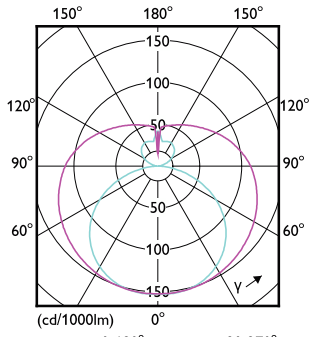

CorePro LEDtube EM/Mains T8