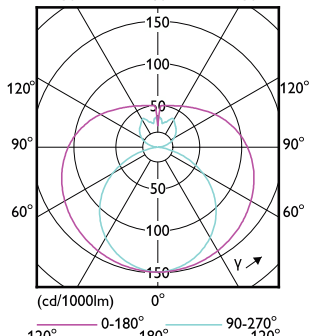

CorePro LEDtube EM/Mains T8