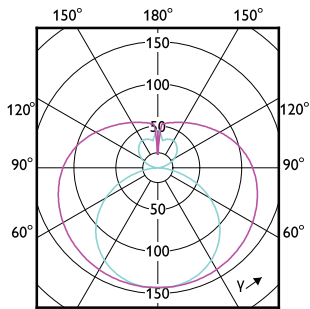

CorePro LEDtube EM/Mains T8

Order Code	Full Product Name	Ambient temperature range	T-Case Maximum (Nom)
929003547308	CorePro LEDtube 600mm 8W 865 T8 AP I	-20 to +45 °C	50 °C

Order Code	Full Product Name	Ambient temperature range	T-Case Maximum (Nom)
929003577232	CorePro LEDtube 1200mm 15.5W 830 T8	-20 °C to 45 °C	60 °C

Approval and Application

Order Code	Full Product Name	Energy Consumption kWh/1000 h
929002998802	CorePro LEDtube 1800mm 21W 840 T8	21 kWh
929003561802	CorePro LEDtube 1800mm 21W 865 T8	21 kWh
929003584702	CorePro LEDtube 1800mm 21W830 T8	21 kWh
929001875002	CorePro LEDtube 1500mm HO 24W 865 T8	24 kWh
929001875102	CorePro LEDtube 1500mm HO 24W 840 T8	24 kWh
929003519708	CorePro LEDtube 1200mm 15.5W 840 T8 AP I	-
929003519808	CorePro LEDtube 1200mm 15.5W 865 T8 AP I	-
929003520108	CorePro LEDtube 600mm 9W 840 T8 AP I	-
929003520208	CorePro LEDtube 600mm 9W 865 T8 AP I	-
929003520308	CorePro LEDtube 1200mm 16W 840 T8 AP I	-
929003520408	CorePro LEDtube 1200mm 16W 865 T8 AP I	-
929003520508	CorePro LEDtube 1500mm 20W 840 T8 AP I	-
929003520608	CorePro LEDtube 1500mm 20W 865 T8 AP I	-
929003520708	Corepro LEDtube HO 1200mm 18W840T8 AP	-
929003520808	CorePro LEDtube HO 1200mm 18W865T8 AP	-
929003547208	CorePro LEDtube 600mm 8W 840 T8 AP I	-
929003547308	CorePro LEDtube 600mm 8W 865 T8 AP I	-
929003577232	CorePro LEDtube 1200mm 15.5W 830 T8	16 kWh