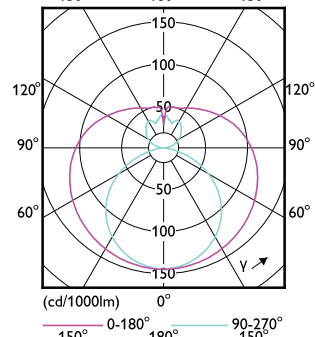

CorePro LEDtube EM/Mains T8