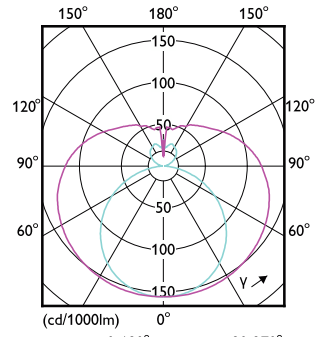

CorePro LEDtube EM/Mains T8