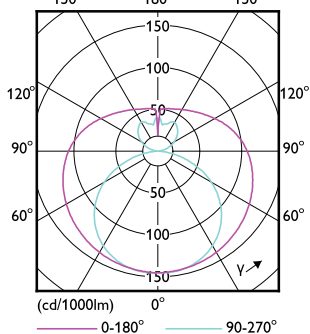

CorePro LEDtube EM/Mains T8

Order Code	Full Product Name	Ambient temperature range	T-Case Maximum (Nom)
929003547308	CorePro LEDtube 600mm 8W 865 T8 AP I	-20 to +45 °C	50 °C

Order Code	Full Product Name	Ambient temperature range	T-Case Maximum (Nom)
929003577232	CorePro LEDtube 1200mm 15.5W 830 T8	-20 °C to 45 °C	60 °C

Approval and Application

Order Code	Full Product Name	Energy Consumption kWh/1000 h
929002998802	CorePro LEDtube 1800mm 21W 840 T8	21 kWh
929003561802	CorePro LEDtube 1800mm 21W 865 T8	21 kWh
929003584702	CorePro LEDtube 1800mm 21W830 T8	21 kWh
929001875002	CorePro LEDtube 1500mm HO 24W 865 T8	24 kWh
929001875102	CorePro LEDtube 1500mm HO 24W 840 T8	24 kWh
929003519708	CorePro LEDtube 1200mm 15.5W 840 T8 AP I	-
929003519808	CorePro LEDtube 1200mm 15.5W 865 T8 AP I	-
929003520108	CorePro LEDtube 600mm 9W 840 T8 AP I	-
929003520208	CorePro LEDtube 600mm 9W 865 T8 AP I	-
929003520308	CorePro LEDtube 1200mm 16W 840 T8 AP I	-
929003520408	CorePro LEDtube 1200mm 16W 865 T8 AP I	-
929003520508	CorePro LEDtube 1500mm 20W 840 T8 AP I	-
929003520608	CorePro LEDtube 1500mm 20W 865 T8 AP I	-
929003520708	Corepro LEDtube HO 1200mm 18W840T8 AP	-
929003520808	CorePro LEDtube HO 1200mm 18W865T8 AP	-
929003547208	CorePro LEDtube 600mm 8W 840 T8 AP I	-
929003547308	CorePro LEDtube 600mm 8W 865 T8 AP I	-
929003577232	CorePro LEDtube 1200mm 15.5W 830 T8	16 kWh