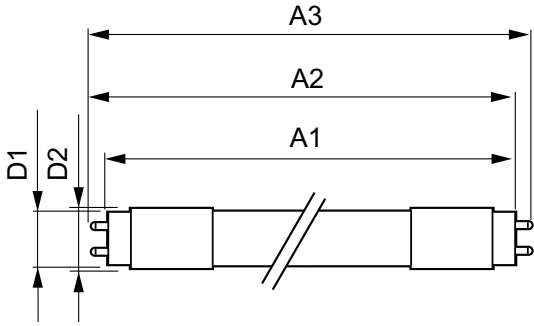

## Dimensional drawing

Product	D1	D2	A1	A2	A3
CorePro LEDtube 1800mm 21W 840 T8	25.8 mm	28 mm	1,762.6 mm	1,769.7 mm	1,776.8 mm
CorePro LEDtube 1800mm 21W 865 T8	25.8 mm	28 mm	1,762.6 mm	1,769.7 mm	1,776.8 mm
CorePro LEDtube 1800mm 21W830 T8	25.8 mm	28 mm	1,762.6 mm	1,769.7 mm	1,776.8 mm