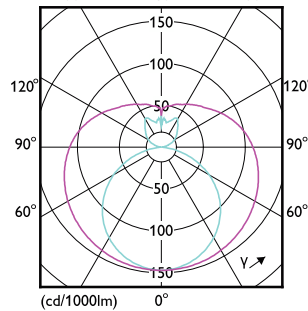

CorePro LEDtube EM/Mains T8

Order Code	Full Product Name	Ambient temperature range	T-Case Maximum (Nom)
929003547308	CorePro LEDtube 600mm 8W 865 T8 AP I	-20 to +45 °C	50 °C

Order Code	Full Product Name	Ambient temperature range	T-Case Maximum (Nom)
929003577232	CorePro LEDtube 1200mm 15.5W 830 T8	-20 °C to 45 °C	60 °C

Approval and Application

Order Code	Full Product Name	Energy Consumption kWh/1000 h
929002998802	CorePro LEDtube 1800mm 21W 840 T8	21 kWh
929003561802	CorePro LEDtube 1800mm 21W 865 T8	21 kWh
929003584702	CorePro LEDtube 1800mm 21W830 T8	21 kWh
929001875002	CorePro LEDtube 1500mm HO 24W 865 T8	24 kWh
929001875102	CorePro LEDtube 1500mm HO 24W 840 T8	24 kWh
929003519708	CorePro LEDtube 1200mm 15.5W 840 T8 AP I	-
929003519808	CorePro LEDtube 1200mm 15.5W 865 T8 AP I	-
929003520108	CorePro LEDtube 600mm 9W 840 T8 AP I	-
929003520208	CorePro LEDtube 600mm 9W 865 T8 AP I	-
929003520308	CorePro LEDtube 1200mm 16W 840 T8 AP I	-
929003520408	CorePro LEDtube 1200mm 16W 865 T8 AP I	-
929003520508	CorePro LEDtube 1500mm 20W 840 T8 AP I	-
929003520608	CorePro LEDtube 1500mm 20W 865 T8 AP I	-
929003520708	Corepro LEDtube HO 1200mm 18W840T8 AP	-
929003520808	CorePro LEDtube HO 1200mm 18W865T8 AP	-
929003547208	CorePro LEDtube 600mm 8W 840 T8 AP I	-
929003547308	CorePro LEDtube 600mm 8W 865 T8 AP I	-
929003577232	CorePro LEDtube 1200mm 15.5W 830 T8	16 kWh