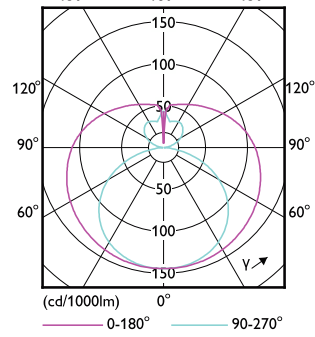

CorePro LEDtube EM/Mains T8