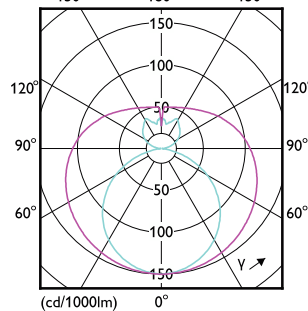

CorePro LEDtube EM/Mains T8

Order Code	Full Product Name	Ambient temperature range	T-Case Maximum (Nom)
929003547308	CorePro LEDtube 600mm 8W 865 T8 AP I	-20 to +45 °C	50 °C

Order Code	Full Product Name	Ambient temperature range	T-Case Maximum (Nom)
929003577232	CorePro LEDtube 1200mm 15.5W 830 T8	-20 °C to 45 °C	60 °C

Approval and Application

Order Code	Full Product Name	Energy Consumption kWh/1000 h
929002998802	CorePro LEDtube 1800mm 21W 840 T8	21 kWh
929003561802	CorePro LEDtube 1800mm 21W 865 T8	21 kWh
929003584702	CorePro LEDtube 1800mm 21W830 T8	21 kWh
929001875002	CorePro LEDtube 1500mm HO 24W 865 T8	24 kWh
929001875102	CorePro LEDtube 1500mm HO 24W 840 T8	24 kWh
929003519708	CorePro LEDtube 1200mm 15.5W 840 T8 AP I	-
929003519808	CorePro LEDtube 1200mm 15.5W 865 T8 AP I	-
929003520108	CorePro LEDtube 600mm 9W 840 T8 AP I	-
929003520208	CorePro LEDtube 600mm 9W 865 T8 AP I	-
929003520308	CorePro LEDtube 1200mm 16W 840 T8 AP I	-
929003520408	CorePro LEDtube 1200mm 16W 865 T8 AP I	-
929003520508	CorePro LEDtube 1500mm 20W 840 T8 AP I	-
929003520608	CorePro LEDtube 1500mm 20W 865 T8 AP I	-
929003520708	Corepro LEDtube HO 1200mm 18W840T8 AP	-
929003520808	CorePro LEDtube HO 1200mm 18W865T8 AP	-
929003547208	CorePro LEDtube 600mm 8W 840 T8 AP I	-
929003547308	CorePro LEDtube 600mm 8W 865 T8 AP I	-
929003577232	CorePro LEDtube 1200mm 15.5W 830 T8	16 kWh