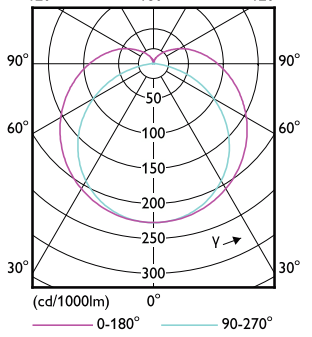

CorePro LEDtube EM/Mains T8