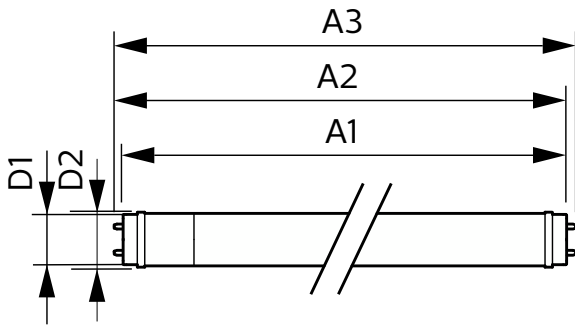

## Dimensional drawing

Product	D1	D2	A1	A2	A3
CorePro LEDtube 1800mm 21W 840 T8	25.8 mm	28 mm	1,762.6 mm	1,769.7 mm	1,776.8 mm
CorePro LEDtube 1800mm 21W 865 T8	25.8 mm	28 mm	1,762.6 mm	1,769.7 mm	1,776.8 mm
CorePro LEDtube 1800mm 21W830 T8	25.8 mm	28 mm	1,762.6 mm	1,769.7 mm	1,776.8 mm