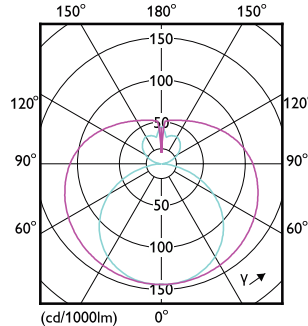

CorePro LEDtube EM/Mains T8

Order Code	Full Product Name	Ambient temperature range	T-Case Maximum (Nom)
929003547308	CorePro LEDtube 600mm 8W 865 T8 AP I	-20 to +45 °C	50 °C

Order Code	Full Product Name	Ambient temperature range	T-Case Maximum (Nom)
929003577232	CorePro LEDtube 1200mm 15.5W 830 T8	-20 °C to 45 °C	60 °C

Approval and Application

Order Code	Full Product Name	Energy Consumption kWh/1000 h
929002998802	CorePro LEDtube 1800mm 21W 840 T8	21 kWh
929003561802	CorePro LEDtube 1800mm 21W 865 T8	21 kWh
929003584702	CorePro LEDtube 1800mm 21W830 T8	21 kWh
929001875002	CorePro LEDtube 1500mm HO 24W 865 T8	24 kWh
929001875102	CorePro LEDtube 1500mm HO 24W 840 T8	24 kWh
929003519708	CorePro LEDtube 1200mm 15.5W 840 T8 AP I	-
929003519808	CorePro LEDtube 1200mm 15.5W 865 T8 AP I	-
929003520108	CorePro LEDtube 600mm 9W 840 T8 AP I	-
929003520208	CorePro LEDtube 600mm 9W 865 T8 AP I	-
929003520308	CorePro LEDtube 1200mm 16W 840 T8 AP I	-
929003520408	CorePro LEDtube 1200mm 16W 865 T8 AP I	-
929003520508	CorePro LEDtube 1500mm 20W 840 T8 AP I	-
929003520608	CorePro LEDtube 1500mm 20W 865 T8 AP I	-
929003520708	Corepro LEDtube HO 1200mm 18W840T8 AP	-
929003520808	CorePro LEDtube HO 1200mm 18W865T8 AP	-
929003547208	CorePro LEDtube 600mm 8W 840 T8 AP I	-
929003547308	CorePro LEDtube 600mm 8W 865 T8 AP I	-
929003577232	CorePro LEDtube 1200mm 15.5W 830 T8	16 kWh