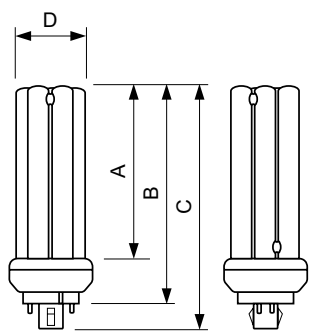

Vantaggi

Caratteristiche

Applicazione

Warnings and safety

MASTER PL-T TOP 4 Pin

Versions

Disegno tecnico

Product

MASTER PL-T TOP 42W/827/4P 1CT/5X10BOX

MASTER PL-T TOP 42W/830/4P 1CT/5X10BOX

MASTER PL-T TOP 42W/840/4P 1CT/5X10BOX

Product

MASTER PL-T TOP 26W/830/4P 1CT/5X10BOX

MASTER PL-T TOP 26W/840/4P 1CT/5X10BOX

MASTER PL-T TOP 32W/840/4P 1CT/5X10BOX

MASTER PL-T TOP 32W/830/4P 1CT/5X10BOX

MASTER PL-T TOP 4 Pin

Approvazione e applicazione

Marchio di efficienza energetica (EEL)	A
Contenuto di mercurio (Hg) (Nom)	1,4 mg

Controlli e regolazione del flusso

Funzionamento e parte elettrica

Order Code	Full Product Name	Corrente lampada (Nom)	Potenza (Specificata) (Nom)
88908970	MASTER PL-T TOP 18W/830/4P 1CT/5X10CC	0,220 A	18,0 W
88941670	MASTER PL-T TOP 18W/840/4P 1CT/5X10BOX	0,220 A	18,0 W
88944770	MASTER PL-T TOP 26W/830/4P 1CT/5X10CC	0,335 A	26,0 W
88947870	MASTER PL-T TOP 26W/840/4P 1CT/5X10BOX	0,335 A	26,0 W
56023070	MASTER PL-T TOP 32W/830/4P 1CT/5X10CC	0,320 A	32,0 W
56026170	MASTER PL-T TOP 32W/840/4P 1CT/5X10CC	0,320 A	32,0 W