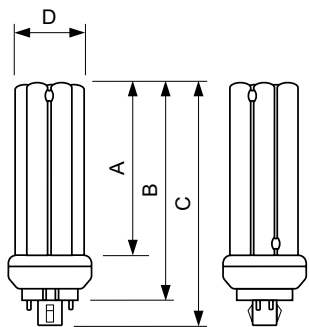

Vantaggi

Caratteristiche

Applicazione

Warnings and safety

MASTER PL-T TOP 4 Pin

Versions

Disegno tecnico

Product

MASTER PL-T TOP 42W/827/4P 1CT/5X10BOX

MASTER PL-T TOP 42W/830/4P 1CT/5X10BOX

MASTER PL-T TOP 42W/840/4P 1CT/5X10BOX

Product

MASTER PL-T TOP 26W/830/4P 1CT/5X10BOX

MASTER PL-T TOP 26W/840/4P 1CT/5X10BOX

MASTER PL-T TOP 32W/840/4P 1CT/5X10BOX

MASTER PL-T TOP 32W/830/4P 1CT/5X10BOX

MASTER PL-T TOP 4 Pin

Approvazione e applicazione

Marchio di efficienza energetica (EEL)	A
Contenuto di mercurio (Hg) (Nom)	1,4 mg

Controlli e regolazione del flusso

Funzionamento e parte elettrica

Order Code	Full Product Name	Corrente lampada (Nom)	Potenza (Specificata) (Nom)
88908970	MASTER PL-T TOP 18W/830/4P 1CT/5X10CC	0,220 A	18,0 W
88941670	MASTER PL-T TOP 18W/840/4P 1CT/5X10BOX	0,220 A	18,0 W
88944770	MASTER PL-T TOP 26W/830/4P 1CT/5X10CC	0,335 A	26,0 W
88947870	MASTER PL-T TOP 26W/840/4P 1CT/5X10BOX	0,335 A	26,0 W
56023070	MASTER PL-T TOP 32W/830/4P 1CT/5X10CC	0,320 A	32,0 W
56026170	MASTER PL-T TOP 32W/840/4P 1CT/5X10CC	0,320 A	32,0 W