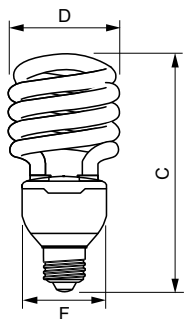

Versions

32W T3 E27

Dimensional drawing

Product	D (max)	C (max)	F (max)
Tornado T3 32W CDL E27 220-240V 1PF/6	74 mm	152.5 mm	61 mm
Tornado T3 32W WW E27 220-240V 1PF/6	152.5 mm	74 mm	61 mm

Tornado T3

Approval and Application