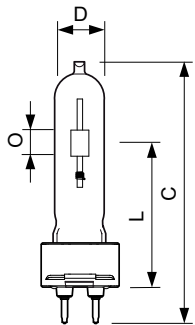

Dimensional drawing

Product

MasterColor CDM-T 70W/830 G12 T6 CL

CDM150/T6/942 12PK

CDM150/T6/830 12PK

MasterColor CDM-T 35W/830 G12 T6 CL

MasterColor CDM-T 70W/942 G12 T6 CL