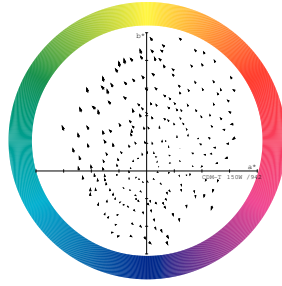

LDCR_CDM-T_150W_942-Colour rendering diagram