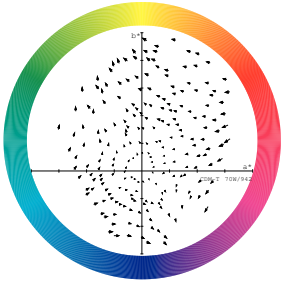

MasterColor CDM-T T6

Color Rendering Diagrams

LDCR_CDM-T_70W_942-Colour rendering diagram