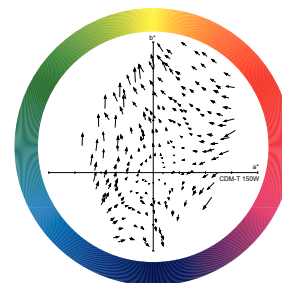

Light Technical (2/3)

Order Code	Full Product Name	Correlated Color	Color Rendering	Lumen	Lumen	Lumen	Lumen	Lumen	Luminous Efficacy	Luminous Flux
		Temperature (Nom)	Index (Nom)	Maintenance 10000 h (Nom)	Maintenance 2000 h (Min)	Maintenance 2000 h (Nom)	Maintenance 5000 h (Min)	Maintenance 5000 h (Nom)	(rated) (Nom)	(Rated) (Min)
928082305115	MasterColor CDM-T 70W/830 G12 T6 CL	3000 K	84	70 %	75 %	85 %	70 %	80 %	85 lm/W	5600 lm
928084505115	MasterColor CDM-T 70W/942 G12 T6 CL	4200 K	92	65 %	75 %	85 %	65 %	75 %	85 lm/W	-
928083105115	MasterColor CDM-T 35W/830 G12 T6 CL	3000 K	83	50 %	70 %	80 %	60 %	70 %	79 lm/W	-
928083705115	CDM150/T6/830 12PK	3000 K	88	60 %	65 %	75 %	60 %	70 %	88 lm/W	11700 lm
928084605115	CDM150/T6/942 12PK	4200 K	96	70 %	75 %	85 %	70 %	80 %	82 lm/W	10900 lm

Light Technical (3/3)

Order Code	Full Product Name	Luminous Flux (Rated) (Nom)
928082305115	MasterColor CDM-T 70W/830 G12 T6 CL	6200 lm
928084505115	MasterColor CDM-T 70W/942 G12 T6 CL	6200 lm
928083105115	MasterColor CDM-T 35W/830 G12 T6 CL	3100 lm

Order Code	Full Product Name	Luminous Flux (Rated) (Nom)
928083705115	CDM150/T6/830 12PK	13000 lm
928084605115	CDM150/T6/942 12PK	12100 lm

Color Rendering Diagrams

LDCR_CDM-T_150W_830-Colour rendering diagram