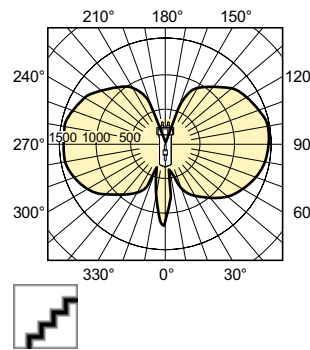

Colour Rendering Diagrams