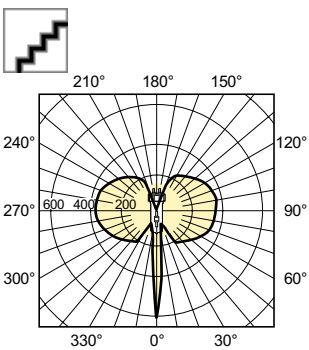

Colour Rendering Diagrams