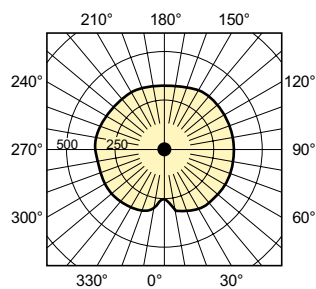

Colour Rendering Diagrams