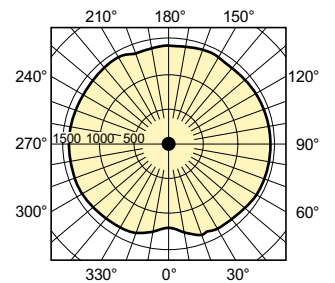

Colour Rendering Diagrams