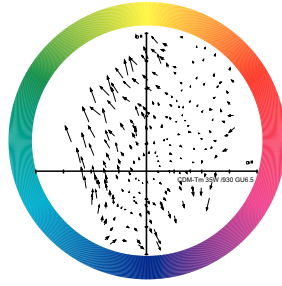

MASTERColour CDM-Tm Elite Mini

Colour Rendering Diagrams

LDCR_CDM-Tm_35W_930_GU65-Colour rendering diagram