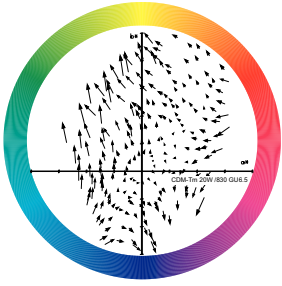

MASTERColour CDM-Tm Elite Mini

Colour Rendering Diagrams

LDCR_CDM-Tm_35W_930_GU65-Colour rendering diagram